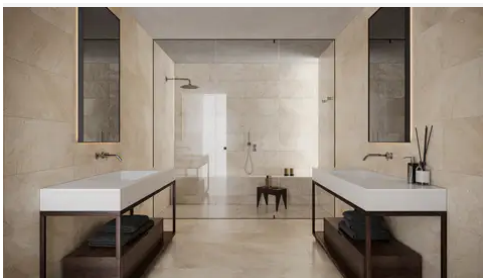

PRODUCT GALLERY

Elevate your space with the understated elegance of the Imperial Beige Series. Crafted from premium marble, this collection features four versatile tile shapes—3x12, 12x24, 24x24, and 18x36—alongside three intricate mosaic patterns: hexagon, herringbone, and picket. A coordinating trim completes the look, allowing for seamless transitions and design consistency. The medium beige tone, enhanced by a honed finish, offers a sophisticated and timeless appeal, making it an ideal choice for those seeking to create warm, inviting interiors with a touch of luxury.