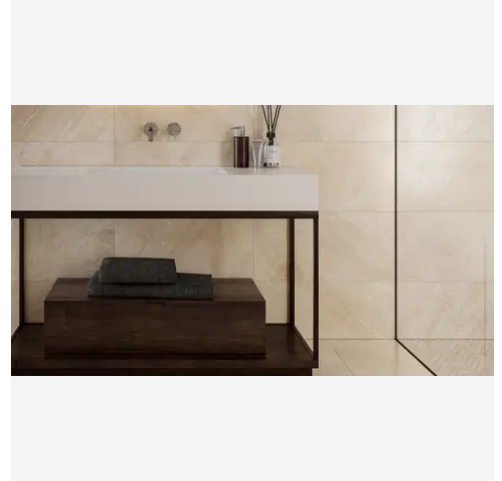

12 x 24 Imperial Beige Honed Rectangle Tile

12x24 Imperial Beige Honed Rectangle Tile

SKU

SPUI-904119

COLOR OPTIONS

Imperial Beige

SHAPE / SIZE

 0.5 x 12 Pencil	 1.25 x 4 Herringbone	 2 x 2 Hexagon
 2 x 6 Picket	 3 x 12 Rectangle	 12 x 24 Rectangle
 24 x 24 Square		

PRODUCT INFORMATION

Material Marble	Shape Rectangle
Chip/Tile Size 12 x 24	Finish Honed
Color Imperial Beige	Sq Ft Per Piece 2
Glazed N/A	Tile Thickness 12 mm
Shade Variation V3	Texture Variation T1
Size Variation S1	Pits & Chips Variation PC1

PRODUCT GALLERY

Elevate your space with the understated elegance of the Imperial Beige Series. Crafted from premium marble, this collection features four versatile tile shapes—3x12, 12x24, 24x24, and 18x36—alongside three intricate mosaic patterns: hexagon, herringbone, and picket. A coordinating trim completes the look, allowing for seamless transitions and design consistency. The medium beige tone, enhanced by a honed finish, offers a sophisticated and timeless appeal, making it an ideal choice for those seeking to create warm, inviting interiors with a touch of luxury.