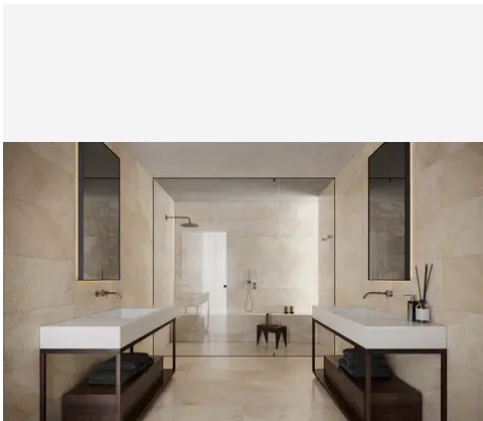

PRODUCT GALLERY

Elevate your space with the understated elegance of the Imperial Beige Series. Crafted from premium marble, this collection features four versatile tile shapes—3x12, 12x24, 24x24, and 18x36—alongside three intricate mosaic patterns: hexagon, herringbone, and picket. A coordinating trim completes the look, allowing for seamless transitions and design consistency. The medium beige tone, enhanced by a honed finish, offers a sophisticated and timeless appeal, making it an ideal choice for those seeking to create warm, inviting interiors with a touch of luxury.