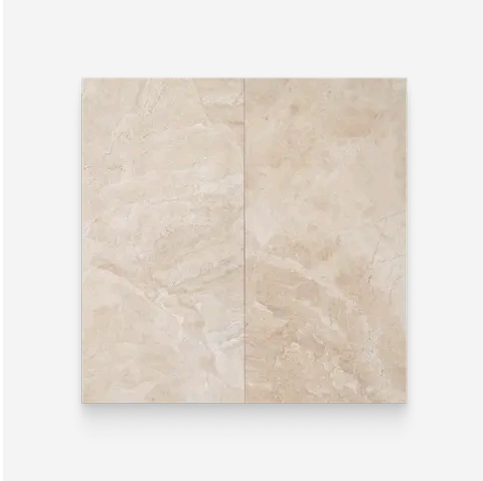

12 x 24 Imperial Beige Honed Rectangle Tile

12x24 Imperial Beige Honed Rectangle Tile

SKU

SPUI-904119

COLOR OPTIONS

Imperial Beige

SHAPE / SIZE

 0.5 x 12 Pencil	 1.25 x 4 Herringbone	 2 x 2 Hexagon
 2 x 6 Picket	 3 x 12 Rectangle	 12 x 24 Rectangle
 24 x 24 Square		

PRODUCT INFORMATION

Material Marble	Shape Rectangle
Chip/Tile Size 12 x 24	Finish Honed
Color Imperial Beige	Sq Ft Per Piece 2
Glazed N/A	Tile Thickness 12 mm
Shade Variation V3	Texture Variation T1
Size Variation S1	Pits & Chips Variation PC1

PRODUCT GALLERY

Elevate your space with the understated elegance of the Imperial Beige Series. Crafted from premium marble, this collection features four versatile tile shapes—3x12, 12x24, 24x24, and 18x36—alongside three intricate mosaic patterns: hexagon, herringbone, and picket. A coordinating trim completes the look, allowing for seamless transitions and design consistency. The medium beige tone, enhanced by a honed finish, offers a sophisticated and timeless appeal, making it an ideal choice for those seeking to create warm, inviting interiors with a touch of luxury.