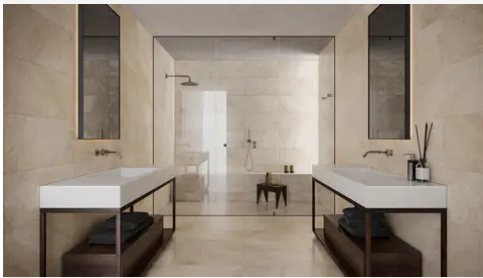

12 x 24 Imperial Beige Honed Rectangle Tile

12x24 Imperial Beige Honed Rectangle Tile

SKU

SPUI-904119

COLOR OPTIONS

Imperial Beige

SHAPE / SIZE

 0.5 x 12 Pencil	 1.25 x 4 Herringbone	 2 x 2 Hexagon
 2 x 6 Picket	 3 x 12 Rectangle	 12 x 24 Rectangle
 24 x 24 Square		

PRODUCT GALLERY

Elevate your space with the understated elegance of the Imperial Beige Series. Crafted from premium marble, this collection features four versatile tile shapes—3x12, 12x24, 24x24, and 18x36—alongside three intricate mosaic patterns: hexagon, herringbone, and picket. A coordinating trim completes the look, allowing for seamless transitions and design consistency. The medium beige tone, enhanced by a honed finish, offers a sophisticated and timeless appeal, making it an ideal choice for those seeking to create warm, inviting interiors with a touch of luxury.