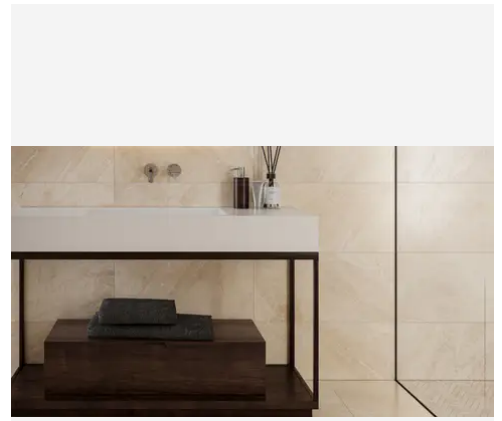

PRODUCT GALLERY

Elevate your space with the understated elegance of the Imperial Beige Series. Crafted from premium marble, this collection features four versatile tile shapes—3x12, 12x24, 24x24, and 18x36—alongside three intricate mosaic patterns: hexagon, herringbone, and picket. A coordinating trim completes the look, allowing for seamless transitions and design consistency. The medium beige tone, enhanced by a honed finish, offers a sophisticated and timeless appeal, making it an ideal choice for those seeking to create warm, inviting interiors with a touch of luxury.