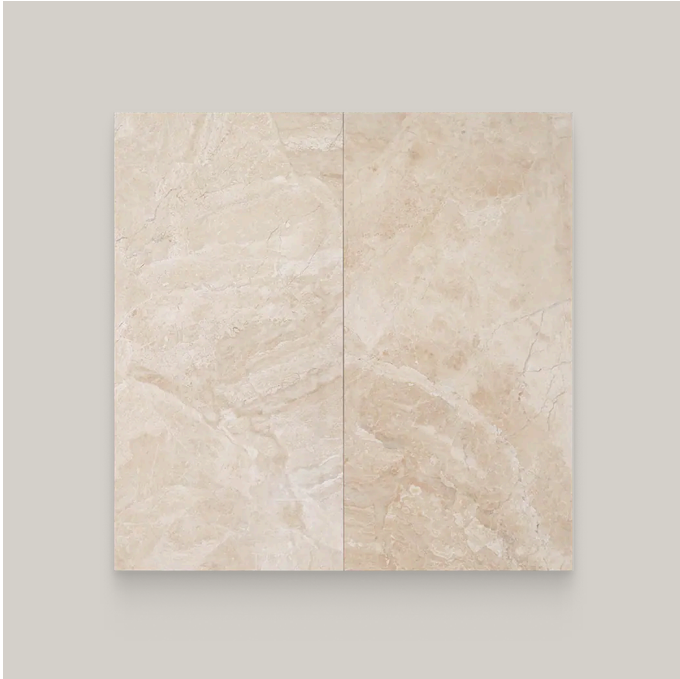

12 x 24 Imperial Beige Honed Rectangle Tile

12x24 Imperial Beige Honed Rectangle Tile

SKU

SPUI-904119

COLOR OPTIONS

Imperial Beige

SHAPE / SIZE

 0.5 x 12 Pencil	 1.25 x 4 Herringbone	 2 x 2 Hexagon
 2 x 6 Picket	 3 x 12 Rectangle	 12 x 24 Rectangle
 24 x 24 Square		

PRODUCT INFORMATION

Material Marble	Shape Rectangle
Chip/Tile Size 12 x 24	Finish Honed
Color Imperial Beige	Sq Ft Per Piece 2
Glazed N/A	Tile Thickness 12 mm
Shade Variation V3	Texture Variation T1
Size Variation S1	Pits & Chips Variation PC1

PRODUCT GALLERY

Elevate your space with the understated elegance of the Imperial Beige Series. Crafted from premium marble, this collection features four versatile tile shapes—3x12, 12x24, 24x24, and 18x36—alongside three intricate mosaic patterns: hexagon, herringbone, and picket. A coordinating trim completes the look, allowing for seamless transitions and design consistency. The medium beige tone, enhanced by a honed finish, offers a sophisticated and timeless appeal, making it an ideal choice for those seeking to create warm, inviting interiors with a touch of luxury.