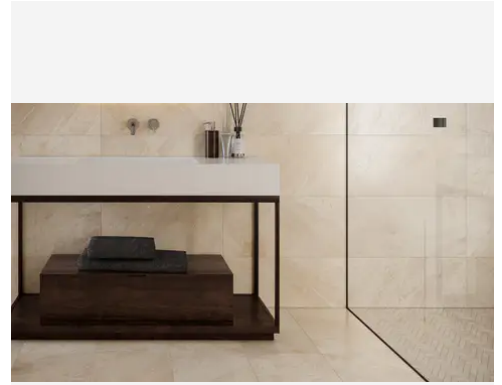

PRODUCT GALLERY

Elevate your space with the understated elegance of the Imperial Beige Series. Crafted from premium marble, this collection features four versatile tile shapes—3x12, 12x24, 24x24, and 18x36—alongside three intricate mosaic patterns: hexagon, herringbone, and picket. A coordinating trim completes the look, allowing for seamless transitions and design consistency. The medium beige tone, enhanced by a honed finish, offers a sophisticated and timeless appeal, making it an ideal choice for those seeking to create warm, inviting interiors with a touch of luxury.