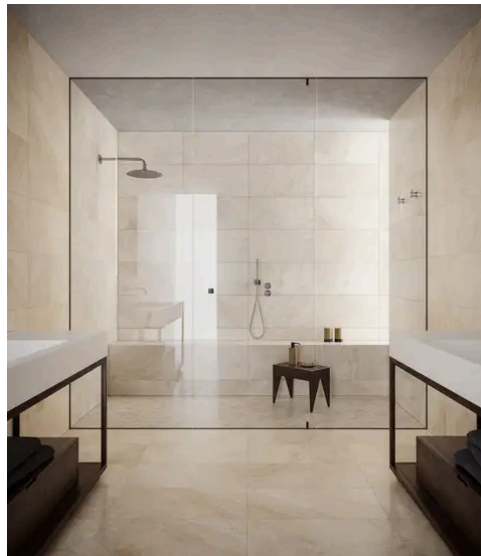

PRODUCT GALLERY

Elevate your space with the understated elegance of the Imperial Beige Series. Crafted from premium marble, this collection features four versatile tile shapes—3x12, 12x24, 24x24, and 18x36—alongside three intricate mosaic patterns: hexagon, herringbone, and picket. A coordinating trim completes the look, allowing for seamless transitions and design consistency. The medium beige tone, enhanced by a honed finish, offers a sophisticated and timeless appeal, making it an ideal choice for those seeking to create warm, inviting interiors with a touch of luxury.