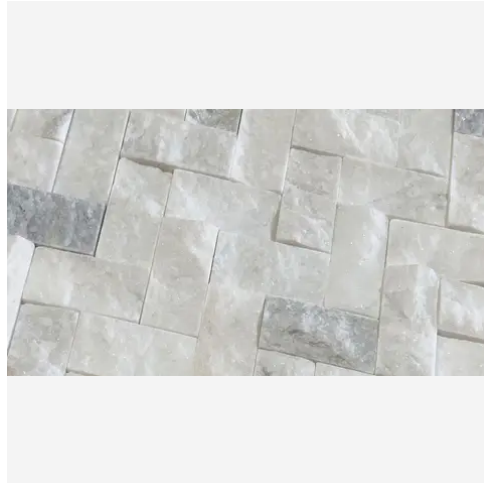

12 x 24 Daphne White Polished Rectangle Tile

12x24 Daphne White Polished Rectangle Tile

SKU

TIL-DAPWHI-1224-P

COLOR OPTIONS

**Daphne
White**

SHAPE / SIZE

0.75 x 12 Modern
Bullnose

 Material
 Marble

 Shape
 Rectangle

 Chip/Tile Size
 12 x 24

 Finish
 Polished

 Color
 Daphne White

 Sq Ft Per Piece
 2

 Glazed
 N/A

 Tile Thickness
 10 mm

PRODUCT GALLERY

Make a statement with the dramatic elegance of Daphne White. This series features a white base accentuated with striking veins in bold gold and gray tones. Offered in 3 versatile sizes (12x24, 4x12, and 6x6 hexagon), Daphne White caters to a range of design applications. The collection includes 2 modern profile trims for a sleek finish. Unleash your creativity with a staggering 12 mosaic patterns, allowing you to create truly unique designs. The high variation in veining ensures each piece is one-of-a-kind, adding a touch of drama to your space. Mix and match tiles to create captivating layouts and patterns, choosing between a polished, tumbled, or honed finish to complete your vision.