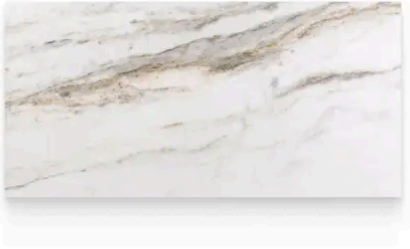

PRODUCT GALLERY

Make a statement with the dramatic elegance of Daphne White. This series features a white base accentuated with striking veins in bold gold and gray tones. Offered in 3 versatile sizes (12x24, 4x12, and 6x6 hexagon), Daphne White caters to a range of design applications. The collection includes 2 modern profile trims for a sleek finish. Unleash your creativity with a staggering 12 mosaic patterns, allowing you to create truly unique designs. The high variation in veining ensures each piece is one-of-a-kind, adding a touch of drama to your space. Mix and match tiles to create captivating layouts and patterns, choosing between a polished, tumbled, or honed finish to complete your vision.