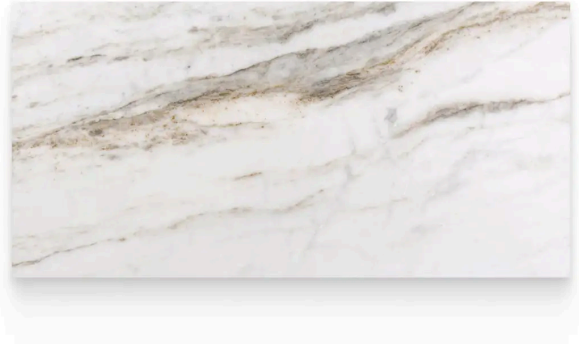

12 x 24 Daphne White Polished Rectangle Tile

12x24 Daphne White Polished Rectangle Tile

SKU

TIL-DAPWHI-1224-P

COLOR OPTIONS

**Daphne
White**

SHAPE / SIZE

0.75 x 12 Modern
Bullnose

 Material
 Marble

 Shape
 Rectangle

 Chip/Tile Size
 12 x 24

 Finish
 Polished

 Color
 Daphne White

 Sq Ft Per Piece
 2

 Glazed
 N/A

 Tile Thickness
 10 mm

PRODUCT GALLERY

Make a statement with the dramatic elegance of Daphne White. This series features a white base accentuated with striking veins in bold gold and gray tones. Offered in 3 versatile sizes (12x24, 4x12, and 6x6 hexagon), Daphne White caters to a range of design applications. The collection includes 2 modern profile trims for a sleek finish. Unleash your creativity with a staggering 12 mosaic patterns, allowing you to create truly unique designs. The high variation in veining ensures each piece is one-of-a-kind, adding a touch of drama to your space. Mix and match tiles to create captivating layouts and patterns, choosing between a polished, tumbled, or honed finish to complete your vision.