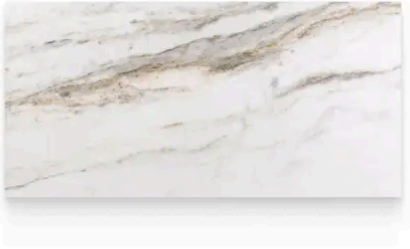

PRODUCT INFORMATION

Material Marble	Shape Rectangle
Chip/Tile Size 12 x 24	Finish Honed
Color Daphne White	Sq Ft Per Piece 2
Glazed N/A	Tile Thickness 10 mm
Shade Variation V4	Texture Variation T1
Size Variation S1	Pits & Chips Variation PC1

PRODUCT GALLERY

Make a statement with the dramatic elegance of Daphne White. This series features a white base accentuated with striking veins in bold gold and gray tones. Offered in 3 versatile sizes (12x24, 4x12, and 6x6 hexagon), Daphne White caters to a range of design applications. The collection includes 2 modern profile trims for a sleek finish. Unleash your creativity with a staggering 12 mosaic patterns, allowing you to create truly unique designs. The high variation in veining ensures each piece is one-of-a-kind, adding a touch of drama to your space. Mix and match tiles to create captivating layouts and patterns, choosing between a polished, tumbled, or honed finish to complete your vision.