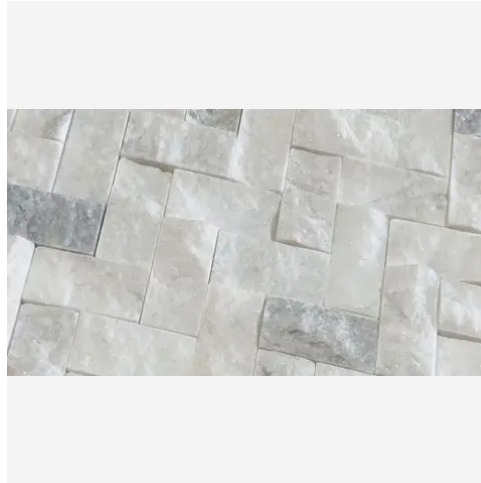

12 x 24 Daphne White Honed Rectangle Tile

12x24 Daphne White Honed Rectangle Tile

SKU
TIL-DAPWHI-1224-H

COLOR OPTIONS

**Daphne
White**

SHAPE / SIZE

- | | | |
|---------------------------|-------------------|---------------|
| 0.75 x 12 Modern Bullnose | 1 x 1 Penny Round | 1 x 2 Brick |
| 1 x 2 Herringbone | 1 x 4 Herringbone | 1 x 4 Stacked |
| 2 x 2 Hexagon | 2 x 6 Picket | |

PRODUCT INFORMATION

Material Marble	Shape Rectangle
Chip/Tile Size 12 x 24	Finish Honed
Color Daphne White	Sq Ft Per Piece 2
Glazed N/A	Tile Thickness 10 mm
Shade Variation V4	Texture Variation T1
Size Variation S1	Pits & Chips Variation PC1

PRODUCT GALLERY

Make a statement with the dramatic elegance of Daphne White. This series features a white base accentuated with striking veins in bold gold and gray tones. Offered in 3 versatile sizes (12x24, 4x12, and 6x6 hexagon), Daphne White caters to a range of design applications. The collection includes 2 modern profile trims for a sleek finish. Unleash your creativity with a staggering 12 mosaic patterns, allowing you to create truly unique designs. The high variation in veining ensures each piece is one-of-a-kind, adding a touch of drama to your space. Mix and match tiles to create captivating layouts and patterns, choosing between a polished, tumbled, or honed finish to complete your vision.