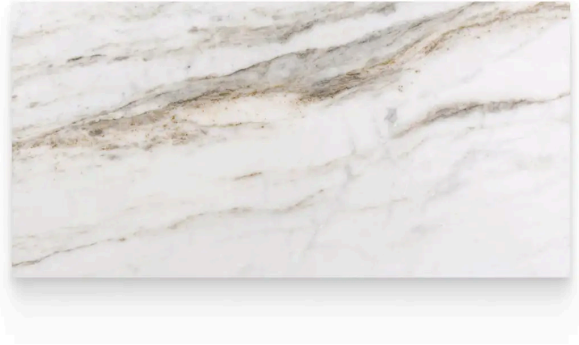

12 x 24 Daphne White Honed Rectangle Tile

12x24 Daphne White Honed Rectangle Tile

SKU
TIL-DAPWHI-1224-H

COLOR OPTIONS

**Daphne
White**

SHAPE / SIZE

- | | | |
|---------------------------|-------------------|---------------|
| 0.75 x 12 Modern Bullnose | 1 x 1 Penny Round | 1 x 2 Brick |
| 1 x 2 Herringbone | 1 x 4 Herringbone | 1 x 4 Stacked |
| 2 x 2 Hexagon | 2 x 6 Picket | |

PRODUCT INFORMATION

Material Marble	Shape Rectangle
Chip/Tile Size 12 x 24	Finish Honed
Color Daphne White	Sq Ft Per Piece 2
Glazed N/A	Tile Thickness 10 mm
Shade Variation V4	Texture Variation T1
Size Variation S1	Pits & Chips Variation PC1

PRODUCT GALLERY

Make a statement with the dramatic elegance of Daphne White. This series features a white base accentuated with striking veins in bold gold and gray tones. Offered in 3 versatile sizes (12x24, 4x12, and 6x6 hexagon), Daphne White caters to a range of design applications. The collection includes 2 modern profile trims for a sleek finish. Unleash your creativity with a staggering 12 mosaic patterns, allowing you to create truly unique designs. The high variation in veining ensures each piece is one-of-a-kind, adding a touch of drama to your space. Mix and match tiles to create captivating layouts and patterns, choosing between a polished, tumbled, or honed finish to complete your vision.