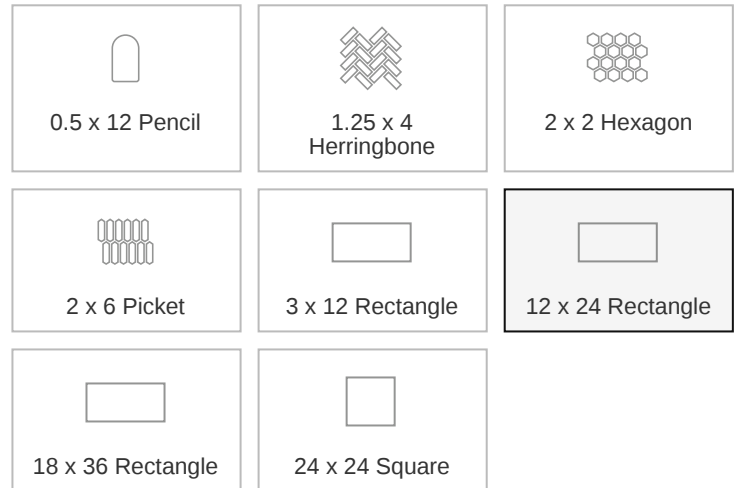

PRODUCT INFORMATION

Material
Limestone

Shape
Rectangle

Chip/Tile Size
12 x 24

Finish
Honed

Color
Caliza Capri

Sq Ft Per Piece
N/A

Glazed
N/A

Tile Thickness
10 mm

Shade Variation
V3

Texture Variation
N/A

Size Variation
N/A

Pits & Chips Variation
N/A