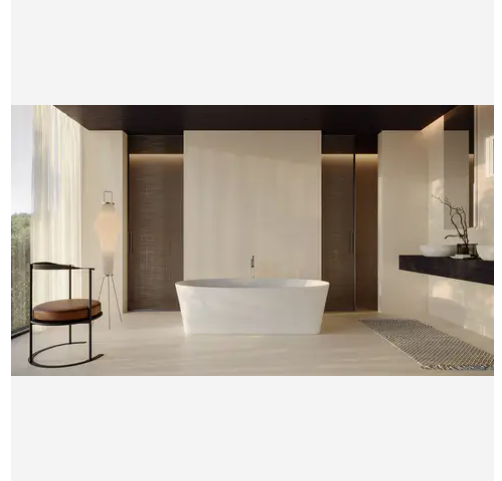

Pool

No

PRODUCT GALLERY

Embrace the minimalist charm of our Caliza Capri series, featuring four tile sizes—24x24, 18x36, 3x12, and 12x24— a refined pencil trim and three mosaic options including picket, hexagon, and herringbone. Crafted from limestone, these tiles boast a beige base with minimal variation, offering a clean and neutral look that complements any design style. With a honed finish, they exude a contemporary aesthetic, creating a serene ambiance in any space. Mix and match with other colors to design captivating layouts and patterns that enhance your interior design. Limestone's durability and natural beauty make it perfect for indoor flooring, accent walls, and outdoor patios, adding a touch of understated elegance to any environment.