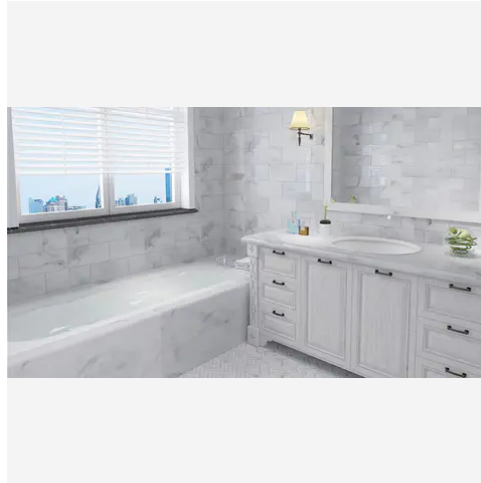

PRODUCT GALLERY

Calacatta Gold exudes timeless luxury. This series features a white base accented with bold veins in dramatic dark gray and gold tones. The collection offers 4 versatile sizes, ranging from classic squares to contemporary rectangles, along with 4 trim options for a seamless finish. Calacatta Gold boasts 5 captivating mosaic patterns (square, hexagon, herringbone, and penny round), allowing for intricate design possibilities. This statement marble features high variation, ensuring each piece is unique. Mix and match tiles to create captivating layouts and patterns, choosing between a polished or honed finish to suit your desired ambiance.