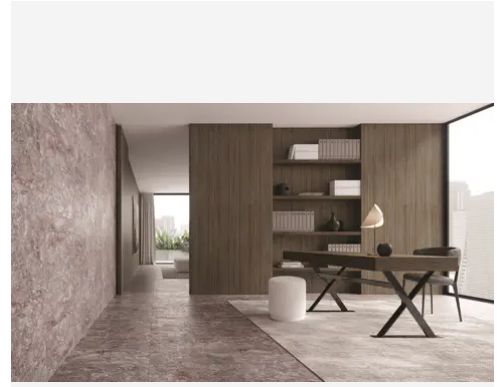

PRODUCT GALLERY

Transform your space with our Burgundy Lilac series, featuring 18x36, 3x12, and 12x24 tile, a sleek pencil trim, and four mosaic options including 1.25" penny round, picket, hexagon, and herringbone. Crafted from marble, these tiles showcase a gray base with delicate veins of white, pink, and green, offering high variation for a captivating look. With a honed finish, they exude timeless elegance, making them the focal point of any room. Mix and match with other colors to create captivating layouts and patterns that enhance any design aesthetic. Marble's versatility makes it ideal for various applications, including flooring, wall cladding, and fireplace surrounds, adding a touch of sophistication to any space.