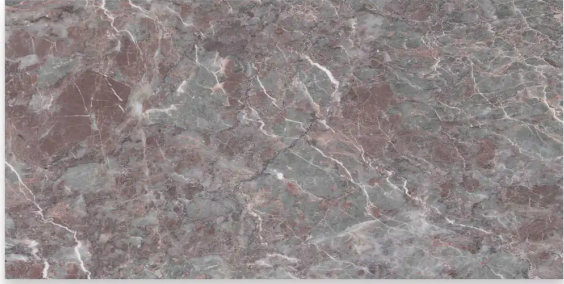

12 x 24 Burgundy Lilac Honed Rectangle Tile

12x24 Burgundy Lilac Honed Rectangle Tile

SKU
SPUI-904097

COLOR OPTIONS

Burgundy Lilac

SHAPE / SIZE

 0.5 x 12 Pencil	 1.25 x 1.25 Penny Round	 1.25 x 4 Herringbone
 2 x 2 Hexagon	 2 x 6 Picket	 3 x 12 Rectangle
 12 x 24 Rectangle	 18 x 36 Rectangle	

PRODUCT INFORMATION

Material Marble	Shape Rectangle
Chip/Tile Size 12 x 24	Finish Honed
Color Burgundy Lilac	Sq Ft Per Piece N/A
Glazed N/A	Tile Thickness 10 mm
Shade Variation V3	Texture Variation N/A
Size Variation N/A	Pits & Chips Variation N/A

PRODUCT GALLERY

Transform your space with our Burgundy Lilac series, featuring 18x36, 3x12, and 12x24 tile, a sleek pencil trim, and four mosaic options including 1.25" penny round, picket, hexagon, and herringbone. Crafted from marble, these tiles showcase a gray base with delicate veins of white, pink, and green, offering high variation for a captivating look. With a honed finish, they exude timeless elegance, making them the focal point of any room. Mix and match with other colors to create captivating layouts and patterns that enhance any design aesthetic. Marble's versatility makes it ideal for various applications, including flooring, wall cladding, and fireplace surrounds, adding a touch of sophistication to any space.