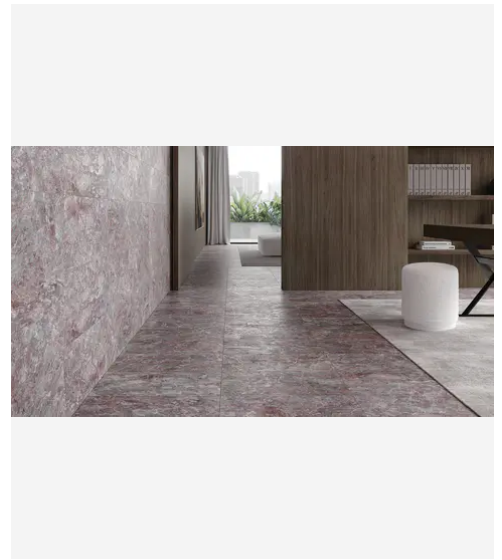

PRODUCT INFORMATION

Material Marble	Shape Rectangle
Chip/Tile Size 12 x 24	Finish Honed
Color Burgundy Lilac	Sq Ft Per Piece N/A
Glazed N/A	Tile Thickness 10 mm
Shade Variation V3	Texture Variation N/A
Size Variation N/A	Pits & Chips Variation N/A

PRODUCT GALLERY

Transform your space with our Burgundy Lilac series, featuring 18x36, 3x12, and 12x24 tile, a sleek pencil trim, and four mosaic options including 1.25" penny round, picket, hexagon, and herringbone. Crafted from marble, these tiles showcase a gray base with delicate veins of white, pink, and green, offering high variation for a captivating look. With a honed finish, they exude timeless elegance, making them the focal point of any room. Mix and match with other colors to create captivating layouts and patterns that enhance any design aesthetic. Marble's versatility makes it ideal for various applications, including flooring, wall cladding, and fireplace surrounds, adding a touch of sophistication to any space.