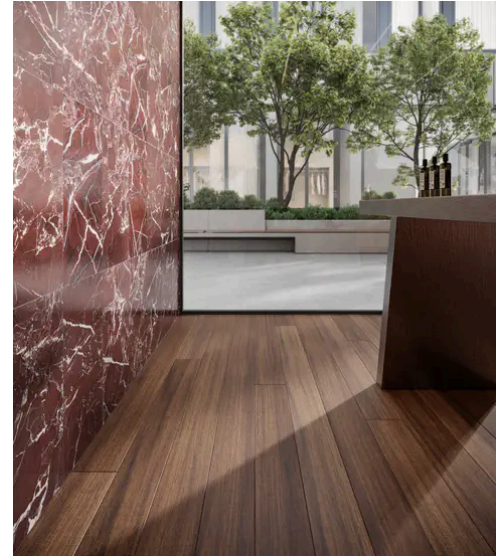

No

Pool

No

Pool

No

---

---

## PRODUCT GALLERY

---

Indulge in the timeless elegance of our Breccia Vino series, featuring 3x12 and 12x24 tile, refined pencil trim and three mosaic options including picket, hexagon, and herringbone. Made from marble, these tiles showcase a rich burgundy base with hints of white, black, and green, boasting high variation that creates a striking statement piece. With a polished finish, they exude sophistication, elevating any space with their bold yet classic aesthetic. Mix and match with other colors to unleash your creativity and design unique patterns that exude elegance and charm. Marble's inherent beauty makes it perfect for creating luxurious accents in bathrooms, kitchens, and living spaces, adding a touch of opulence to any environment.