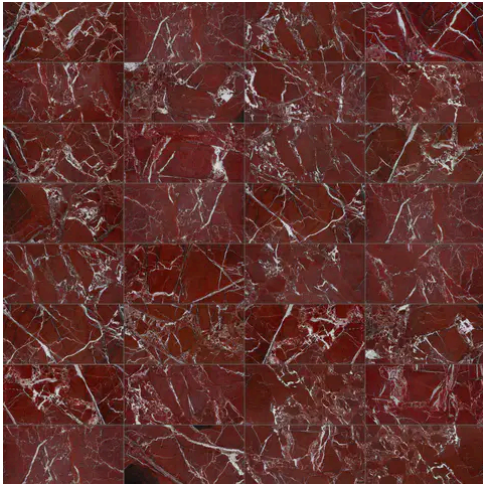

## PRODUCT GALLERY

---

Indulge in the timeless elegance of our Breccia Vino series, featuring 3x12 and 12x24 tile, refined pencil trim and three mosaic options including picket, hexagon, and herringbone. Made from marble, these tiles showcase a rich burgundy base with hints of white, black, and green, boasting high variation that creates a striking statement piece. With a polished finish, they exude sophistication, elevating any space with their bold yet classic aesthetic. Mix and match with other colors to unleash your creativity and design unique patterns that exude elegance and charm. Marble's inherent beauty makes it perfect for creating luxurious accents in bathrooms, kitchens, and living spaces, adding a touch of opulence to any environment.