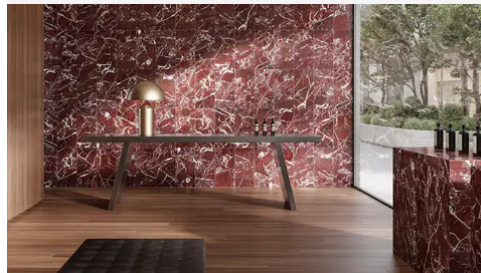

No

Pool

No

Pool

No

---

---

## PRODUCT GALLERY

---

Indulge in the timeless elegance of our Breccia Vino series, featuring 3x12 and 12x24 tile, refined pencil trim and three mosaic options including picket, hexagon, and herringbone. Made from marble, these tiles showcase a rich burgundy base with hints of white, black, and green, boasting high variation that creates a striking statement piece. With a polished finish, they exude sophistication, elevating any space with their bold yet classic aesthetic. Mix and match with other colors to unleash your creativity and design unique patterns that exude elegance and charm. Marble's inherent beauty makes it perfect for creating luxurious accents in bathrooms, kitchens, and living spaces, adding a touch of opulence to any environment.