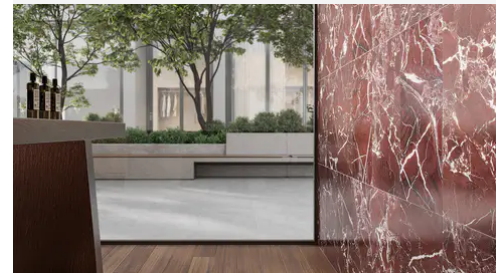

No

Pool

No

Pool

No

---

---

## PRODUCT GALLERY

---

Indulge in the timeless elegance of our Breccia Vino series, featuring 3x12 and 12x24 tile, refined pencil trim and three mosaic options including picket, hexagon, and herringbone. Made from marble, these tiles showcase a rich burgundy base with hints of white, black, and green, boasting high variation that creates a striking statement piece. With a polished finish, they exude sophistication, elevating any space with their bold yet classic aesthetic. Mix and match with other colors to unleash your creativity and design unique patterns that exude elegance and charm. Marble's inherent beauty makes it perfect for creating luxurious accents in bathrooms, kitchens, and living spaces, adding a touch of opulence to any environment.