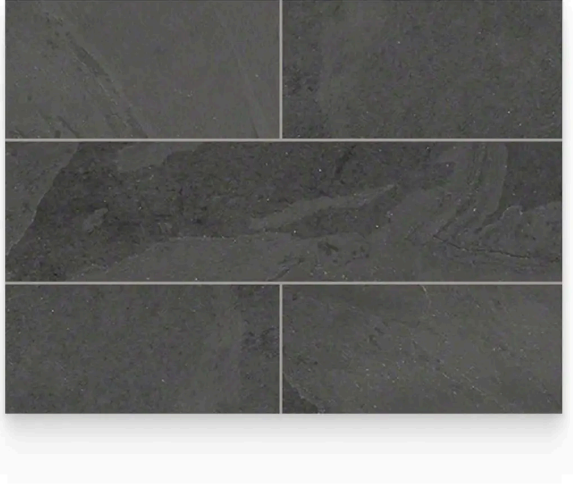

12 x 24 Brazilian Black Natural Rectangle Tile

12x24 Brazilian Black Natural Rectangle Tile

SKU

TIL-BRABLA-1224-G

COLOR OPTIONS

**Brazilian
Black**

SHAPE / SIZE

6 x 24 Rectangle

12 x 24 Rectangle

24 x 24 Square

PRODUCT INFORMATION

Material
Slate

Shape
Rectangle

Chip/Tile Size
12 x 24

Finish
Natural

Color
Brazilian Black

Sq Ft Per Piece
2

Glazed
N/A

Tile Thickness
10 mm

Shade Variation
V2

Texture Variation
N/A

Size Variation
N/A

Pits & Chips Variation
N/A

PACKAGING INFORMATION

PRODUCT GALLERY

Indulge in the captivating simplicity of Brazilian Black. This series showcases the natural beauty of black slate in a single, sophisticated color. Offered in 3 practical sizes - 6x24, 24x24, and 12x24 - Brazilian Black tiles cater to both expansive and intricate design schemes. Suitable for interior or exterior applications on walls and floors, these tiles exude timeless elegance. The low variation ensures a consistent look, while the natural cleft and gauged finishes provide subtle textural variations. Brazilian Black is ideal for creating a bold statement or a sophisticated backdrop.