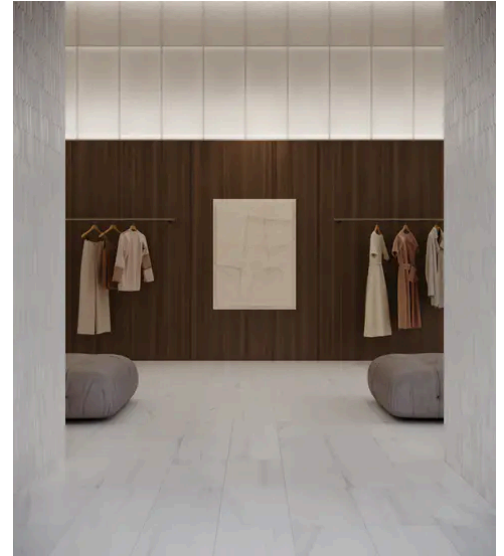

## PRODUCT GALLERY

---

Elevate your space with our Bianco Dolomite Calida series, featuring 3x12 and 12x24 tiles along with a sleek pencil trim and four mosaic options including chevron, picket, hexagon, and 1.25" penny round. Crafted from dolomite, these tiles boast a white base with light cool and warm tone veining, offering a medium variation that adds depth and character to any design. With a honed finish, they exude versatility, seamlessly complementing various design styles. Mix and match with other colors to create captivating layouts and patterns, making them ideal for both classic and contemporary spaces. Dolomite's luxurious appeal lends itself perfectly to marble applications, offering a sophisticated touch to countertops, backsplashes, and accent walls.