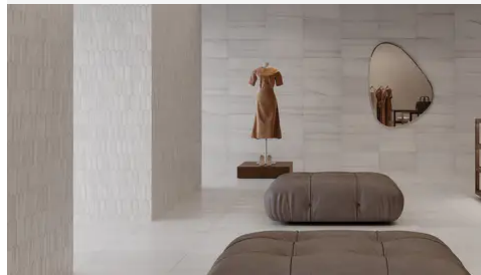

## PRODUCT GALLERY

---

Elevate your space with our Bianco Dolomite Calida series, featuring 3x12 and 12x24 tiles along with a sleek pencil trim and four mosaic options including chevron, picket, hexagon, and 1.25" penny round. Crafted from dolomite, these tiles boast a white base with light cool and warm tone veining, offering a medium variation that adds depth and character to any design. With a honed finish, they exude versatility, seamlessly complementing various design styles. Mix and match with other colors to create captivating layouts and patterns, making them ideal for both classic and contemporary spaces. Dolomite's luxurious appeal lends itself perfectly to marble applications, offering a sophisticated touch to countertops, backsplashes, and accent walls.