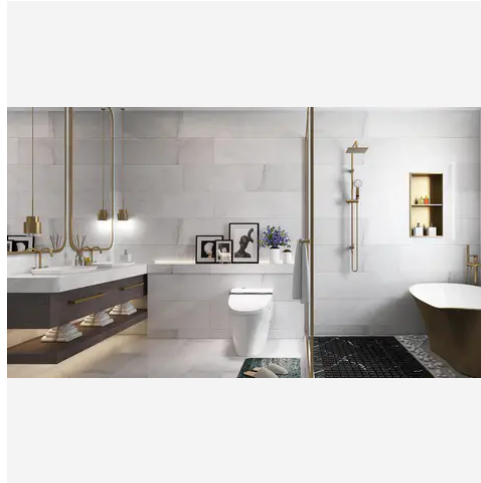

## PRODUCT GALLERY

---

Bianco Bello - Italian for "beautiful white" - embodies timeless elegance. This series boasts a stunning array, ranging from delicate 2-inch hexagons to grand 12x24 rectangles. Bianco Bello offers unparalleled design flexibility with 4 distinct trims (pencil, baseboard, chair rail, and bullnose) and 5 mosaic patterns (square, hexagon, herringbone, and penny round). The white base with cool and warm tones creates a sense of spaciousness, while the high variation in veining patterns adds a touch of individuality to each piece. Crafted from luxurious marble, Bianco Bello allows you to mix and match colors to create captivating layouts and patterns, polished, tumbled, or honed to suit your desired aesthetic.