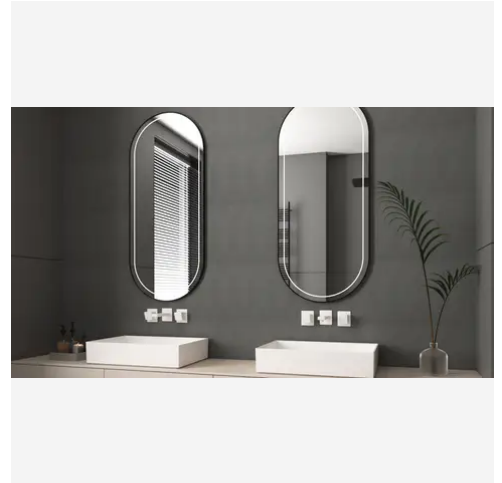

12 x 24 Basalt Grey Honed Rectangle Tile

12x24 Basalt Grey Honed Rectangle Tile

SKU

TIL-BASGRE-1224-H

COLOR OPTIONS

**Basalt Grey**

Basalt Black

SHAPE / SIZE

PRODUCT GALLERY

Embrace the modern elegance of the Basalt Series. This captivating collection features a sophisticated palette of 2 timeless colors: classic black and cool gray. Offered in 3 distinct finishes - honed, flamed, and combed - these tiles provide captivating textural variations to suit your design vision. Available in versatile 12x24 alongside a coordinating 6x6 hexagon mosaic, Basalt tiles are perfect for creating stunning backsplashes, accent walls, and other indoor applications. The low variation and glossy finish ensure a sleek and unified look, while the cool gray and black tones add a touch of drama.