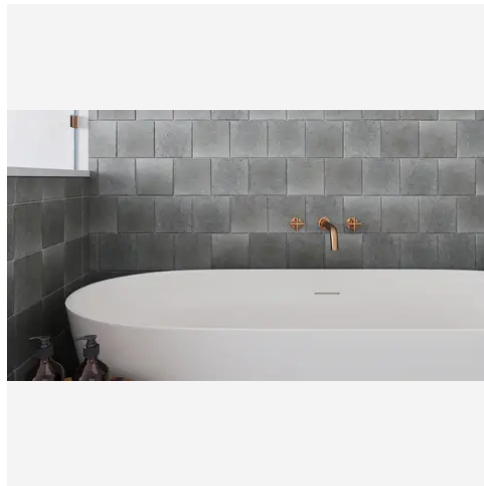

PRODUCT GALLERY

Elevate your space with the contemporary sophistication of Arya Grey, a sleek option in our Mediterranean Limestone Collection. Inspired by the rugged cliffs of the Mediterranean coastline, Arya Grey exudes modern charm and timeless appeal. Its cool, neutral tones add a touch of understated luxury to any interior or exterior setting. Available in sizes including 3x12, 6x6, 12x24, and 18x36, Arya Grey offers flexibility in design, allowing you to create cohesive spaces with ease. Whether used for flooring, accent walls, or outdoor pathways, Arya Grey lends a sense of refinement to any space, making it the perfect choice for those seeking both style and durability.