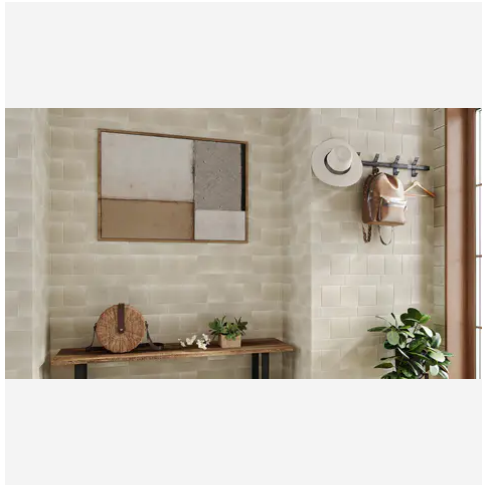

12 x 24 Amelie Sand Textured Rectangle Tile

Experience the serene beauty of coastal landscapes with Amelie Sand, a graceful addition to our Mediterranean Limestone Collection. Inspired by the golden sands of the Mediterranean shores, Amelie Sand exudes warmth and tranquility. Its soft, neutral tones evoke a sense of relaxation, making it the perfect choice for both interior and exterior spaces. Available in sizes ranging from 3x12 to 18x36, Amelie Sand offers versatility in design, allowing you to create seamless transitions between indoor and outdoor areas. Whether adorning floors, walls, or outdoor patios, Amelie Sand brings a touch of understated elegance to any environment.

PRODUCT GALLERY

Experience the serene beauty of coastal landscapes with Amelie Sand, a graceful addition to our Mediterranean Limestone Collection. Inspired by the golden sands of the Mediterranean shores, Amelie Sand exudes warmth and tranquility. Its soft, neutral tones evoke a sense of relaxation, making it the perfect choice for both interior and exterior spaces. Available in sizes ranging from 3x12 to 18x36, Amelie Sand offers versatility in design, allowing you to create seamless transitions between indoor and outdoor areas. Whether adorning floors, walls, or outdoor patios, Amelie Sand brings a touch of understated elegance to any environment.