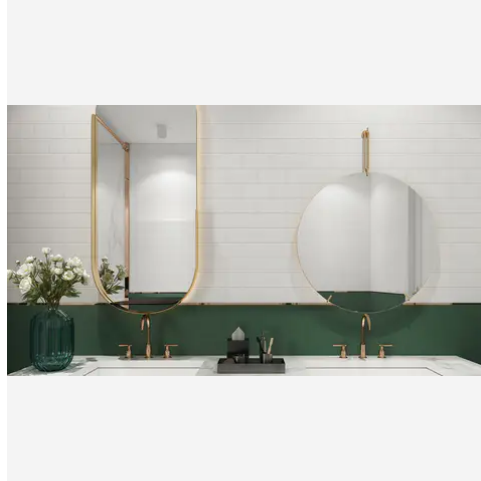

# 12 x 12 Thassos White Polished Square Tile

12x12 Thassos White Polished Square Tile

SKU

TIL-THAWHI-1212-P

COLOR OPTIONS

**Thassos  
White**

SHAPE / SIZE

0.5 x 12 Pencil

## PRODUCT GALLERY

---

Embrace the timeless purity of the Thassos White, a series defined by its pristine white marble and available in both honed and polished finishes. This versatile series includes four tile shapes—3x6, 18x18, 12x12, and 12x24—perfect for creating clean, elegant surfaces. Complementing the tiles are a variety of mosaic patterns: penny round, hexagon, herringbone, basketweave, and squares, offering endless design possibilities. The series is completed with four trim styles—baseboard, chair rail, bullnose, and pencil—allowing for a flawless and refined finish in any space.