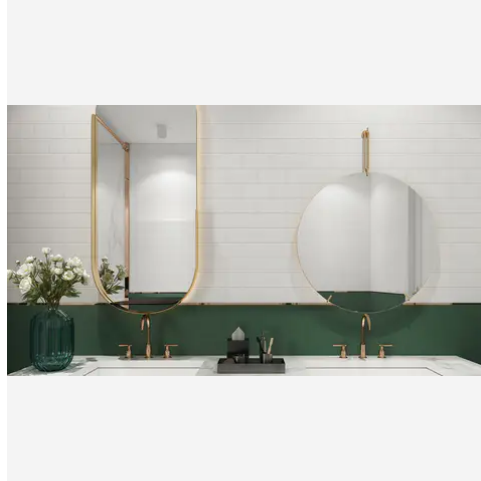

# 12 x 12 Thassos White Honed Square Tile

12x12 Thassos White Honed Square Tile

SKU

TIL-THAWHI-1212-H

COLOR OPTIONS

**Thassos  
White**

SHAPE / SIZE

0.5 x 12 Pencil

## PRODUCT GALLERY

---

Embrace the timeless purity of the Thassos White, a series defined by its pristine white marble and available in both honed and polished finishes. This versatile series includes four tile shapes—3x6, 18x18, 12x12, and 12x24—perfect for creating clean, elegant surfaces. Complementing the tiles are a variety of mosaic patterns: penny round, hexagon, herringbone, basketweave, and squares, offering endless design possibilities. The series is completed with four trim styles—baseboard, chair rail, bullnose, and pencil—allowing for a flawless and refined finish in any space.