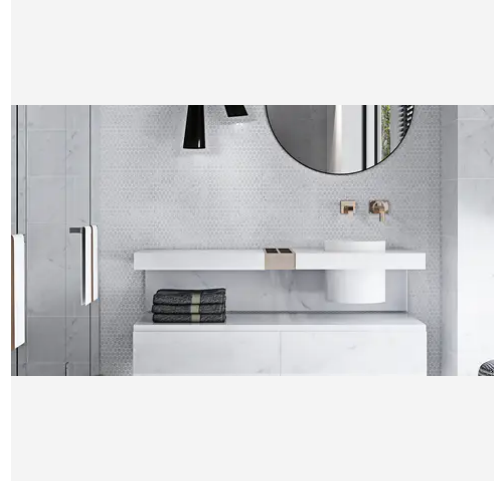

## PRODUCT GALLERY

---

Embrace the enduring beauty of Carrara White. This collection features the classic Italian marble in a timeless palette with gray veins. Carrara White offers unparalleled design flexibility with an extensive range of sizes, encompassing hexagons, squares, and rectangles. The series includes 4 trim options and a stunning selection of 6 mosaic patterns (basketweave, square, hexagon, herringbone, and penny round) for limitless design possibilities. The high variation in veining ensures each piece is one-of-a-kind, adding a touch of individuality to your space. Mix and match tiles to create captivating layouts and patterns, choosing between a polished or honed finish to complete your vision.