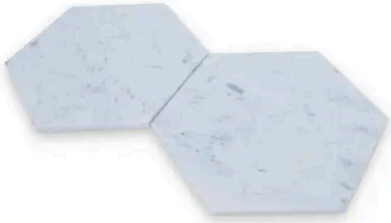

## PRODUCT GALLERY

---

Embrace the enduring beauty of Carrara White. This collection features the classic Italian marble in a timeless palette with gray veins. Carrara White offers unparalleled design flexibility with an extensive range of sizes, encompassing hexagons, squares, and rectangles. The series includes 4 trim options and a stunning selection of 6 mosaic patterns (basketweave, square, hexagon, herringbone, and penny round) for limitless design possibilities. The high variation in veining ensures each piece is one-of-a-kind, adding a touch of individuality to your space. Mix and match tiles to create captivating layouts and patterns, choosing between a polished or honed finish to complete your vision.