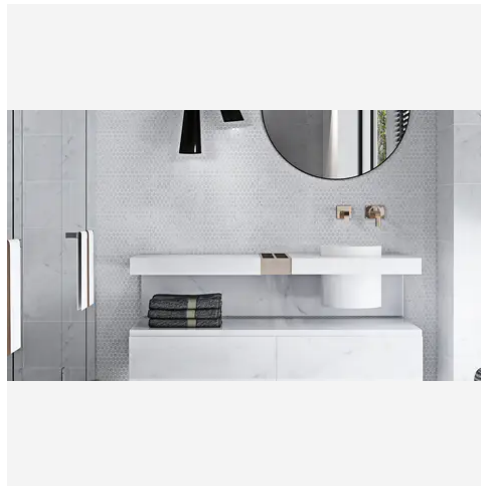

## PRODUCT GALLERY

---

Embrace the enduring beauty of Carrara White. This collection features the classic Italian marble in a timeless palette with gray veins. Carrara White offers unparalleled design flexibility with an extensive range of sizes, encompassing hexagons, squares, and rectangles. The series includes 4 trim options and a stunning selection of 6 mosaic patterns (basketweave, square, hexagon, herringbone, and penny round) for limitless design possibilities. The high variation in veining ensures each piece is one-of-a-kind, adding a touch of individuality to your space. Mix and match tiles to create captivating layouts and patterns, choosing between a polished or honed finish to complete your vision.