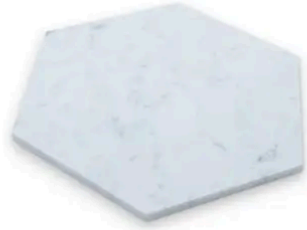

## PRODUCT GALLERY

---

Embrace the enduring beauty of Carrara White. This collection features the classic Italian marble in a timeless palette with gray veins. Carrara White offers unparalleled design flexibility with an extensive range of sizes, encompassing hexagons, squares, and rectangles. The series includes 4 trim options and a stunning selection of 6 mosaic patterns (basketweave, square, hexagon, herringbone, and penny round) for limitless design possibilities. The high variation in veining ensures each piece is one-of-a-kind, adding a touch of individuality to your space. Mix and match tiles to create captivating layouts and patterns, choosing between a polished or honed finish to complete your vision.