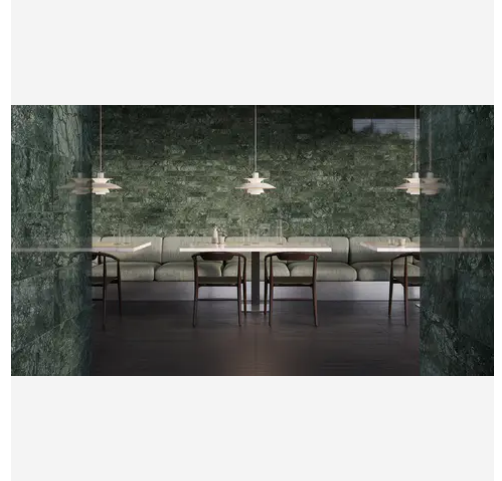

## PRODUCT GALLERY

---

Indulge in the luxurious allure of our Verde Reale series, featuring 3x12 and 12x24 tile, a sleek pencil trim and three mosaic options including picket, hexagon, and herringbone. Crafted from marble, these tiles showcase a deep green base with occasional light green, black, and white movement, offering a modern and timeless aesthetic with medium variation. With a polished finish, they exude sophistication, making them the perfect statement piece for any space. Mix and match with other colors to design captivating layouts and patterns that reflect your unique style. Marble's inherent beauty and durability make it ideal for various applications, including flooring, wall cladding, and decorative accents, adding a touch of luxury to any setting.