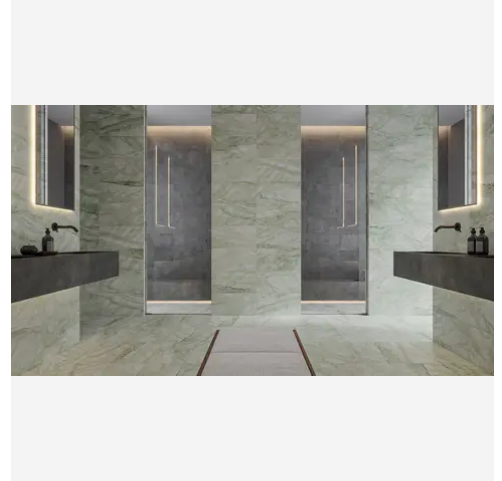

## PRODUCT GALLERY

---

Elevate your space with our Verde Matcha series, featuring 3x12 and 12x24 tile, a refined pencil trim and four mosaic options including 1.25" penny round, picket, hexagon, and herringbone. Crafted from marble, these tiles boast a green base with cloud white and green movement, offering a modern and timeless aesthetic with subtle variation. With a honed finish, they exude sophistication, adding character to any space. Mix and match with other colors to create captivating layouts and patterns that enhance your design vision. Marble's luxurious appeal makes it perfect for creating elegant accents in bathrooms, kitchens, and living spaces, infusing any environment with a touch of natural beauty.