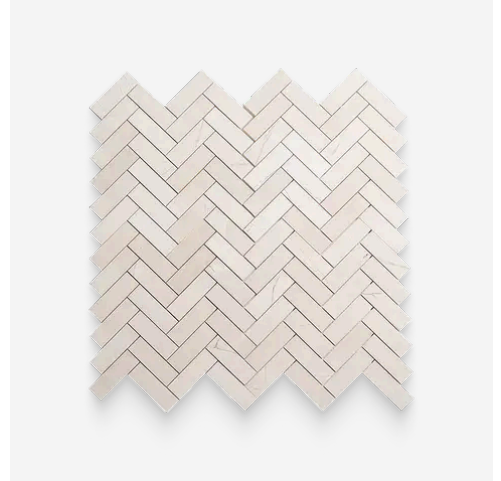

# 1.25 x 4 Vanilla Cream Honed Herringbone Mosaic

1.25x4 Vanilla Cream Honed Herringbone Mosaic

SKU

SPUI-904070

COLOR OPTIONS

Vanilla  
Cream

SHAPE / SIZE

 0.5 x 12 Pencil	 1.25 x 1.25 Penny Round	 1.25 x 4 Herringbone
 2 x 2 Hexagon	 2 x 6 Picket	 3 x 12 Rectangle
 12 x 24 Rectangle	 24 x 24 Square	

## PRODUCT INFORMATION

Material  
Marble

Shape  
Herringbone

Chip/Tile Size  
1.25 x 4

Finish  
Honed

Color  
Vanilla Cream

Sq Ft Per Piece  
0.882

Glazed  
N/A

## PRODUCT GALLERY

---

Discover the soft elegance of the Vanilla Cream Series, where light beige tones and a honed finish create a serene ambiance in any space. This refined collection, crafted from luxurious marble, offers three versatile tile shapes—3x12, 12x24, and 24x24—along with four stunning mosaic patterns: round, hexagon, herringbone, and picket. A matching trim adds the perfect finishing touch, ensuring a seamless and sophisticated design. Ideal for those seeking to brighten their interiors with a timeless and tranquil aesthetic.