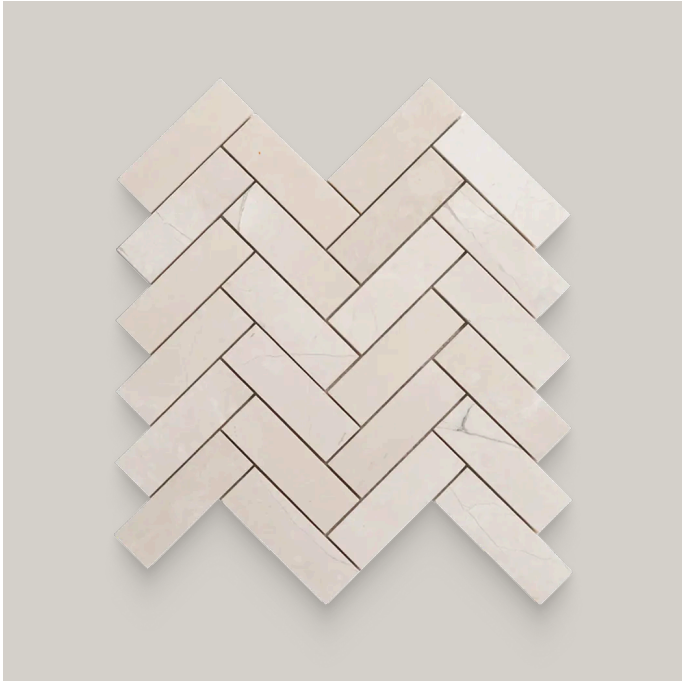

# 1.25 x 4 Vanilla Cream Honed Herringbone Mosaic

1.25x4 Vanilla Cream Honed Herringbone Mosaic

SKU

SPUI-904070

COLOR OPTIONS

Vanilla  
Cream

SHAPE / SIZE

 0.5 x 12 Pencil	 1.25 x 1.25 Penny Round	 1.25 x 4 Herringbone
 2 x 2 Hexagon	 2 x 6 Picket	 3 x 12 Rectangle
 12 x 24 Rectangle	 24 x 24 Square	

## PRODUCT INFORMATION

Material  
Marble

Shape  
Herringbone

Chip/Tile Size  
1.25 x 4

Finish  
Honed

Color  
Vanilla Cream

Sq Ft Per Piece  
0.882

Glazed  
N/A

Tile Thickness  
10 mm

Shade Variation  
V3

Texture Variation  
T1

Size Variation  
S1

Pits & Chips Variation  
PC1

---

## PRODUCT GALLERY

---

Discover the soft elegance of the Vanilla Cream Series, where light beige tones and a honed finish create a serene ambiance in any space. This refined collection, crafted from luxurious marble, offers three versatile tile shapes—3x12, 12x24, and 24x24—along with four stunning mosaic patterns: round, hexagon, herringbone, and picket. A matching trim adds the perfect finishing touch, ensuring a seamless and sophisticated design. Ideal for those seeking to brighten their interiors with a timeless and tranquil aesthetic.