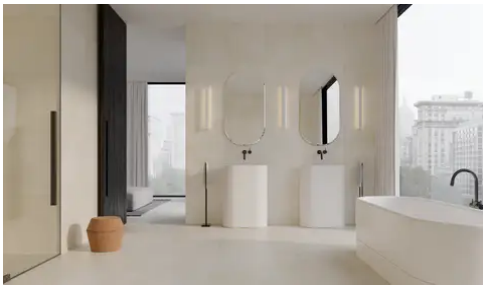

## PRODUCT GALLERY

---

Discover the soft elegance of the Vanilla Cream Series, where light beige tones and a honed finish create a serene ambiance in any space. This refined collection, crafted from luxurious marble, offers three versatile tile shapes—3x12, 12x24, and 24x24—along with four stunning mosaic patterns: round, hexagon, herringbone, and picket. A matching trim adds the perfect finishing touch, ensuring a seamless and sophisticated design. Ideal for those seeking to brighten their interiors with a timeless and tranquil aesthetic.