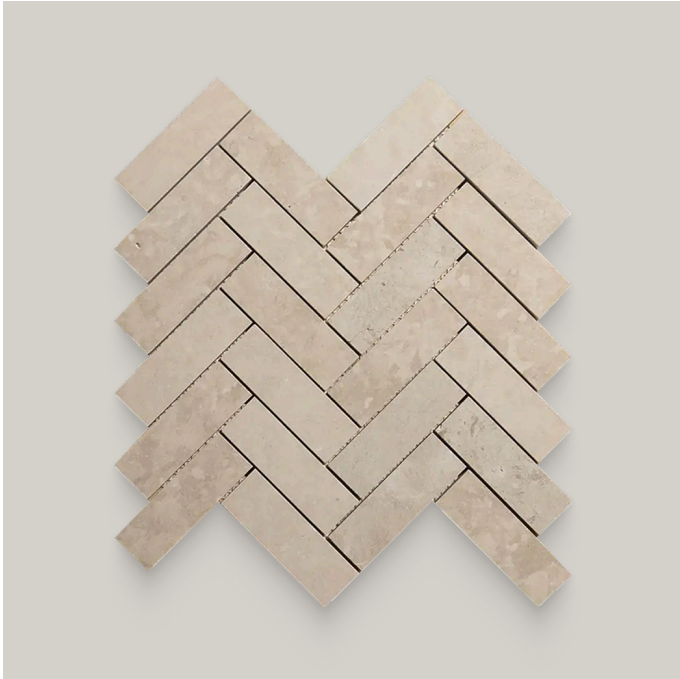

1.25 x 4 Mojave Dunes Honed Herringbone Mosaic

1.25x4 Mojave Dunes Honed Herringbone Mosaic

SKU

SPUI-904147

COLOR OPTIONS

**Mojave
Dunes**

SHAPE / SIZE

 0.5 x 12 Pencil	 1.25 x 4 Herringbone	 2 x 2 Hexagon
 2 x 6 Picket	 3 x 12 Rectangle	 12 x 24 Rectangle
 18 x 36 Rectangle	 24 x 24 Square	

PRODUCT INFORMATION

Material
Limestone

Shape
Herringbone

Chip/Tile Size
1.25 x 4

Finish
Honed

Color
Mojave Dunes

Sq Ft Per Piece
N/A

Glazed
N/A

PRODUCT GALLERY

Experience the timeless appeal of our Mojave Dunes series, featuring four tile sizes—24x24, 18x36, 3x12, and 12x24—paired with a sleek pencil trim and three mosaic options including picket, hexagon, and herringbone. Crafted from limestone, these tiles showcase a beige/taupe color base with minimal variation, offering a modern yet timeless look. With a honed finish, they exude sophistication, making them perfect for both interior and exterior projects. Mix and match with other colors to design captivating layouts and patterns that elevate your space with understated elegance.