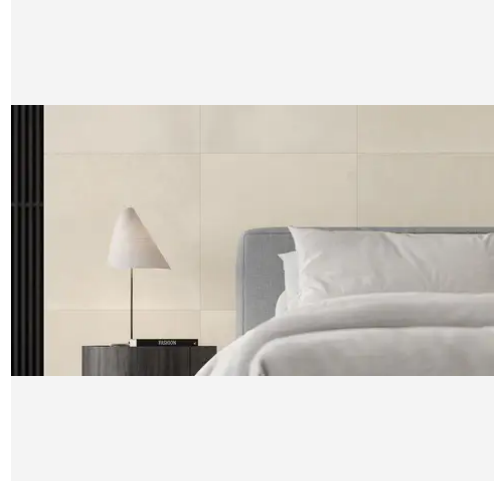

PRODUCT INFORMATION

Material
Limestone

Shape
Herringbone

Chip/Tile Size
1.25 x 4

Finish
Honed

Color
Mojave Dunes

Sq Ft Per Piece
N/A

Glazed
N/A

PRODUCT GALLERY

Experience the timeless appeal of our Mojave Dunes series, featuring four tile sizes—24x24, 18x36, 3x12, and 12x24—paired with a sleek pencil trim and three mosaic options including picket, hexagon, and herringbone. Crafted from limestone, these tiles showcase a beige/taupe color base with minimal variation, offering a modern yet timeless look. With a honed finish, they exude sophistication, making them perfect for both interior and exterior projects. Mix and match with other colors to design captivating layouts and patterns that elevate your space with understated elegance.