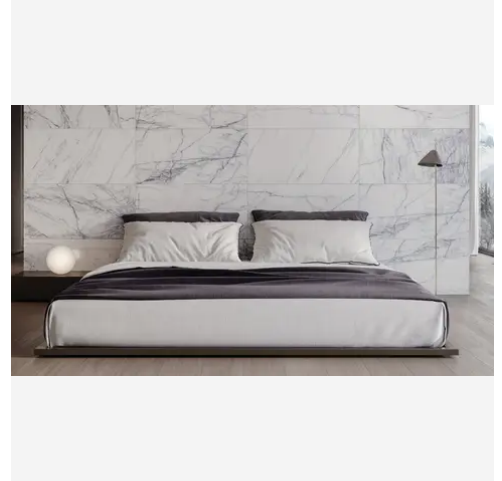

PRODUCT INFORMATION

Material Marble	Shape Herringbone
Chip/Tile Size 1.25 x 4	Finish Honed
Color Lilac	Sq Ft Per Piece 0.882
Glazed N/A	Tile Thickness 10 mm
Shade Variation V3	Texture Variation T1
Size Variation S1	Pits & Chips Variation PC1

PRODUCT GALLERY

Introduce a bold statement to your interiors with the Lilac Series, featuring striking purple veins set against a backdrop of pristine white marble. This collection offers three elegant tile shapes—3x12, 12x24, and 18x36—designed to create a sophisticated and visually captivating space. Complementing the tiles are four intricate mosaic patterns: penny round, hexagon, herringbone, and picket, along with a coordinating trim to complete the look. The honed finish enhances the natural beauty of the marble, making the Lilac Series an ideal choice for those seeking to infuse their spaces with a unique blend of luxury and artistic flair.