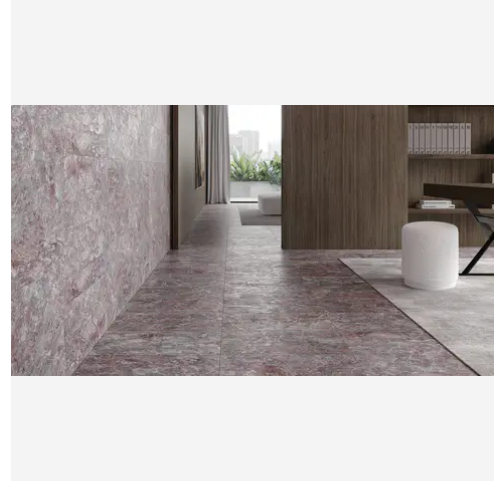

PRODUCT GALLERY

Transform your space with our Burgundy Lilac series, featuring 18x36, 3x12, and 12x24 tile, a sleek pencil trim, and four mosaic options including 1.25" penny round, picket, hexagon, and herringbone. Crafted from marble, these tiles showcase a gray base with delicate veins of white, pink, and green, offering high variation for a captivating look. With a honed finish, they exude timeless elegance, making them the focal point of any room. Mix and match with other colors to create captivating layouts and patterns that enhance any design aesthetic. Marble's versatility makes it ideal for various applications, including flooring, wall cladding, and fireplace surrounds, adding a touch of sophistication to any space.