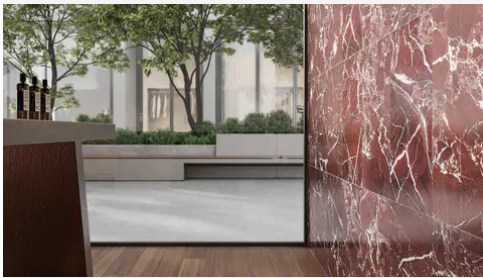

PRODUCT INFORMATION

Material Marble	Shape Herringbone
Chip/Tile Size 1.25 x 4	Finish Polished
Color Breccia Vino	Sq Ft Per Piece N/A
Glazed N/A	Tile Thickness 10 mm
Shade Variation V3	Texture Variation N/A
Size Variation N/A	Pits & Chips Variation N/A

PRODUCT GALLERY

Indulge in the timeless elegance of our Breccia Vino series, featuring 3x12 and 12x24 tile, refined pencil trim and three mosaic options including picket, hexagon, and herringbone. Made from marble, these tiles showcase a rich burgundy base with hints of white, black, and green, boasting high variation that creates a striking statement piece. With a polished finish, they exude sophistication, elevating any space with their bold yet classic aesthetic. Mix and match with other colors to unleash your creativity and design unique patterns that exude elegance and charm. Marble's inherent beauty makes it perfect for creating luxurious accents in bathrooms, kitchens, and living spaces, adding a touch of opulence to any environment.