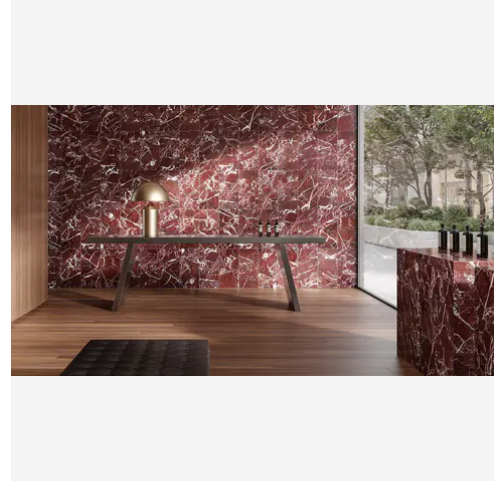

PRODUCT INFORMATION

Material Marble	Shape Herringbone
Chip/Tile Size 1.25 x 4	Finish Polished
Color Breccia Vino	Sq Ft Per Piece N/A
Glazed N/A	Tile Thickness 10 mm
Shade Variation V3	Texture Variation N/A
Size Variation N/A	Pits & Chips Variation N/A

PRODUCT GALLERY

Indulge in the timeless elegance of our Breccia Vino series, featuring 3x12 and 12x24 tile, refined pencil trim and three mosaic options including picket, hexagon, and herringbone. Made from marble, these tiles showcase a rich burgundy base with hints of white, black, and green, boasting high variation that creates a striking statement piece. With a polished finish, they exude sophistication, elevating any space with their bold yet classic aesthetic. Mix and match with other colors to unleash your creativity and design unique patterns that exude elegance and charm. Marble's inherent beauty makes it perfect for creating luxurious accents in bathrooms, kitchens, and living spaces, adding a touch of opulence to any environment.