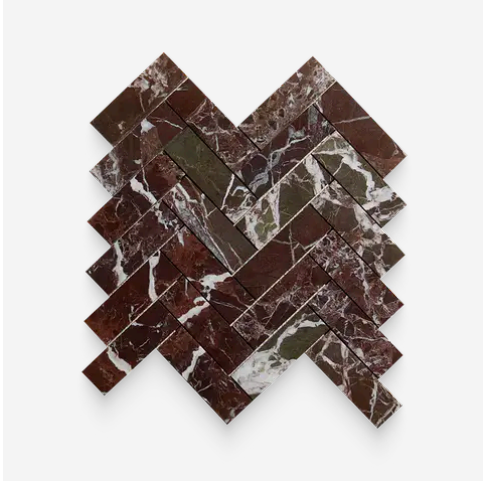

1.25 x 4 Breccia Vino Polished Herringbone Mosaic

1.25x4 Breccia Vino Polished Herringbone Mosaic

SKU
SPUI-904063

COLOR OPTIONS

**Breccia
Vino**

SHAPE / SIZE

 0.5 x 12 Pencil	 1.25 x 4 Herringbone	 2 x 2 Hexagon
 2 x 6 Picket	 3 x 12 Rectangle	4 x 4 Square
4 x 12 Rectangle	12 x 12 Square	

PRODUCT INFORMATION

Material Marble	Shape Herringbone
Chip/Tile Size 1.25 x 4	Finish Polished
Color Breccia Vino	Sq Ft Per Piece N/A
Glazed N/A	Tile Thickness 10 mm
Shade Variation V3	Texture Variation N/A
Size Variation N/A	Pits & Chips Variation N/A

PRODUCT GALLERY

Indulge in the timeless elegance of our Breccia Vino series, featuring 3x12 and 12x24 tile, refined pencil trim and three mosaic options including picket, hexagon, and herringbone. Made from marble, these tiles showcase a rich burgundy base with hints of white, black, and green, boasting high variation that creates a striking statement piece. With a polished finish, they exude sophistication, elevating any space with their bold yet classic aesthetic. Mix and match with other colors to unleash your creativity and design unique patterns that exude elegance and charm. Marble's inherent beauty makes it perfect for creating luxurious accents in bathrooms, kitchens, and living spaces, adding a touch of opulence to any environment.