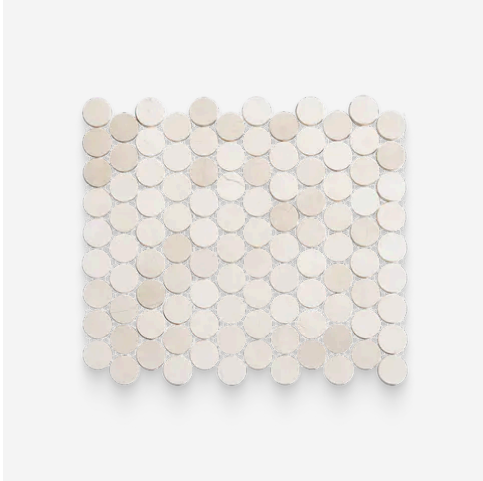

## PRODUCT INFORMATION

Material  
Marble

Shape  
Penny Round

Chip/Tile Size  
1.25 x 1.25

Finish  
Honed

Color  
Vanilla Cream

Sq Ft Per Piece  
0.99

Glazed  
N/A

## PRODUCT GALLERY

---

Discover the soft elegance of the Vanilla Cream Series, where light beige tones and a honed finish create a serene ambiance in any space. This refined collection, crafted from luxurious marble, offers three versatile tile shapes—3x12, 12x24, and 24x24—along with four stunning mosaic patterns: round, hexagon, herringbone, and picket. A matching trim adds the perfect finishing touch, ensuring a seamless and sophisticated design. Ideal for those seeking to brighten their interiors with a timeless and tranquil aesthetic.