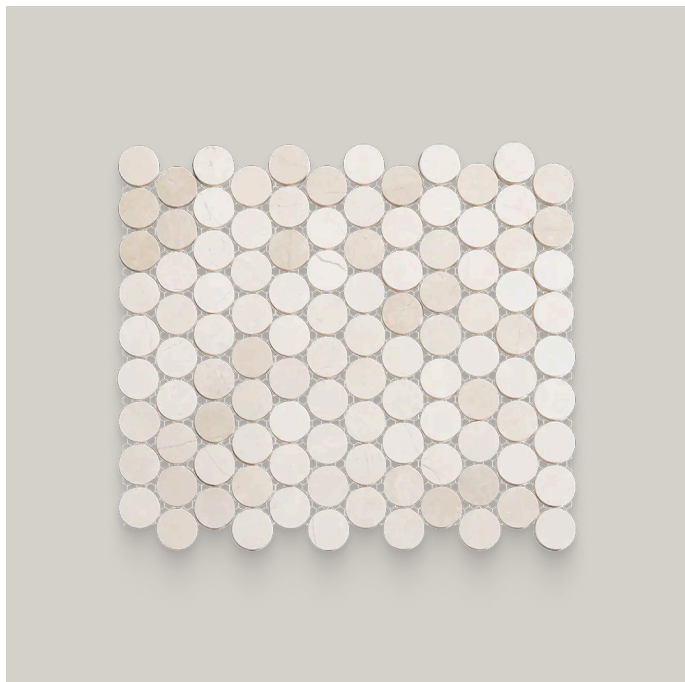

# 1.25 x 1.25 Vanilla Cream Honed Penny Round Mosaic

1.25x1.25 Vanilla Cream Honed Penny Round Mosaic

SKU

SPUI-904073

COLOR OPTIONS

Vanilla  
Cream

SHAPE / SIZE

## PRODUCT INFORMATION

Material  
Marble

Shape  
Penny Round

Chip/Tile Size  
1.25 x 1.25

Finish  
Honed

Color  
Vanilla Cream

Sq Ft Per Piece  
0.99

Glazed  
N/A

## PRODUCT GALLERY

---

Discover the soft elegance of the Vanilla Cream Series, where light beige tones and a honed finish create a serene ambiance in any space. This refined collection, crafted from luxurious marble, offers three versatile tile shapes—3x12, 12x24, and 24x24—along with four stunning mosaic patterns: round, hexagon, herringbone, and picket. A matching trim adds the perfect finishing touch, ensuring a seamless and sophisticated design. Ideal for those seeking to brighten their interiors with a timeless and tranquil aesthetic.