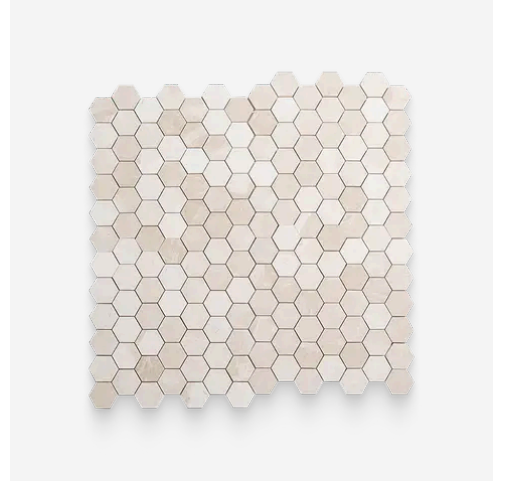

## PRODUCT INFORMATION

Material  
Marble

Shape  
Penny Round

Chip/Tile Size  
1.25 x 1.25

Finish  
Honed

Color  
Vanilla Cream

Sq Ft Per Piece  
0.99

Glazed  
N/A

## PRODUCT GALLERY

---

Discover the soft elegance of the Vanilla Cream Series, where light beige tones and a honed finish create a serene ambiance in any space. This refined collection, crafted from luxurious marble, offers three versatile tile shapes—3x12, 12x24, and 24x24—along with four stunning mosaic patterns: round, hexagon, herringbone, and picket. A matching trim adds the perfect finishing touch, ensuring a seamless and sophisticated design. Ideal for those seeking to brighten their interiors with a timeless and tranquil aesthetic.