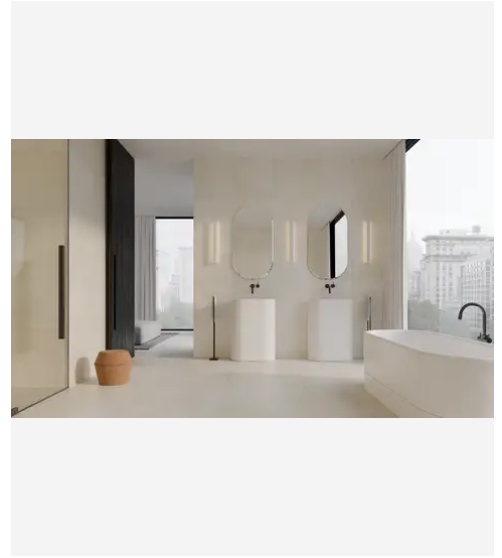

PRODUCT GALLERY

Discover the soft elegance of the Vanilla Cream Series, where light beige tones and a honed finish create a serene ambiance in any space. This refined collection, crafted from luxurious marble, offers three versatile tile shapes—3x12, 12x24, and 24x24—along with four stunning mosaic patterns: round, hexagon, herringbone, and picket. A matching trim adds the perfect finishing touch, ensuring a seamless and sophisticated design. Ideal for those seeking to brighten their interiors with a timeless and tranquil aesthetic.