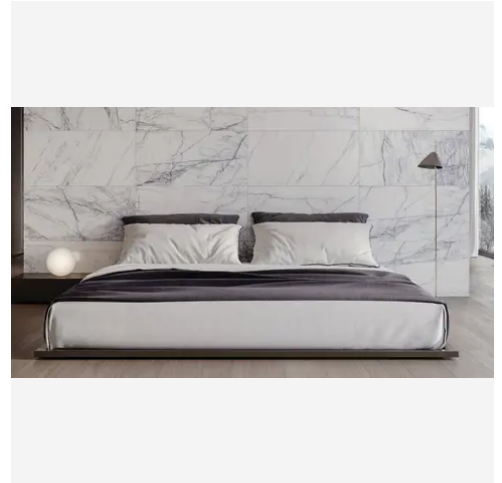

## PRODUCT GALLERY

---

Introduce a bold statement to your interiors with the Lilac Series, featuring striking purple veins set against a backdrop of pristine white marble. This collection offers three elegant tile shapes—3x12, 12x24, and 18x36—designed to create a sophisticated and visually captivating space. Complementing the tiles are four intricate mosaic patterns: penny round, hexagon, herringbone, and picket, along with a coordinating trim to complete the look. The honed finish enhances the natural beauty of the marble, making the Lilac Series an ideal choice for those seeking to infuse their spaces with a unique blend of luxury and artistic flair.