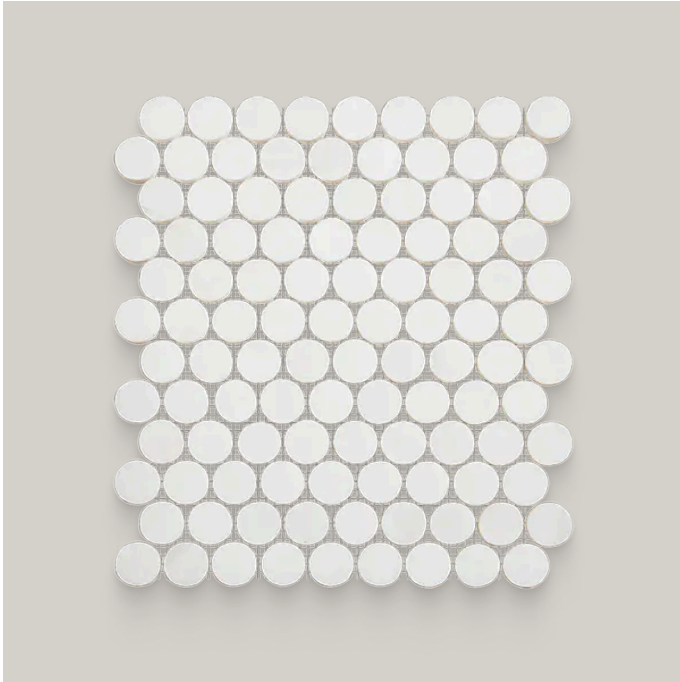

# 1.25 x 1.25 Bianco Dolomite Calida Honed Penny Round Mosaic

1.25x1.25 Bianco Dolomite Calida Honed Penny Round Mosaic

SKU  
SPUI-904116

COLOR OPTIONS

**Bianco  
Dolomite  
Calida**

SHAPE / SIZE

 0.5 x 12 Pencil	 1.25 x 1.25 Penny Round	 2 x 2 Hexagon
 2 x 6 Picket	 2 x 8.5 Chevron	 3 x 12 Rectangle
 12 x 24 Rectangle		

PRODUCT INFORMATION

Material Dolomite	Shape Penny Round
Chip/Tile Size 1.25 x 1.25	Finish Honed
Color Bianco Dolomite Calida	Sq Ft Per Piece N/A
Glazed N/A	Tile Thickness 10 mm
Shade Variation V3	Texture Variation N/A
Size Variation	Pits & Chips Variation

## PRODUCT GALLERY

---

Elevate your space with our Bianco Dolomite Calida series, featuring 3x12 and 12x24 tiles along with a sleek pencil trim and four mosaic options including chevron, picket, hexagon, and 1.25" penny round. Crafted from dolomite, these tiles boast a white base with light cool and warm tone veining, offering a medium variation that adds depth and character to any design. With a honed finish, they exude versatility, seamlessly complementing various design styles. Mix and match with other colors to create captivating layouts and patterns, making them ideal for both classic and contemporary spaces. Dolomite's luxurious appeal lends itself perfectly to marble applications, offering a sophisticated touch to countertops, backsplashes, and accent walls.