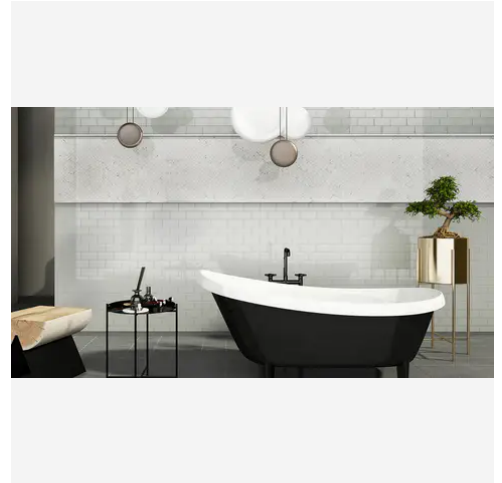

PRODUCT INFORMATION

Material Marble	Shape Bullnose
Chip/Tile Size 0.75 x 12	Finish Polished
Color Thassos White	Sq Ft Per Piece N/A
Glazed N/A	Tile Thickness N/A
Shade Variation V4	Texture Variation N/A
Size Variation N/A	Pits & Chips Variation N/A

PRODUCT GALLERY

Embrace the timeless purity of the Thassos White, a series defined by its pristine white marble and available in both honed and polished finishes. This versatile series includes four tile shapes—3x6, 18x18, 12x12, and 12x24—perfect for creating clean, elegant surfaces. Complementing the tiles are a variety of mosaic patterns: penny round, hexagon, herringbone, basketweave, and squares, offering endless design possibilities. The series is completed with four trim styles—baseboard, chair rail, bullnose, and pencil—allowing for a flawless and refined finish in any space.