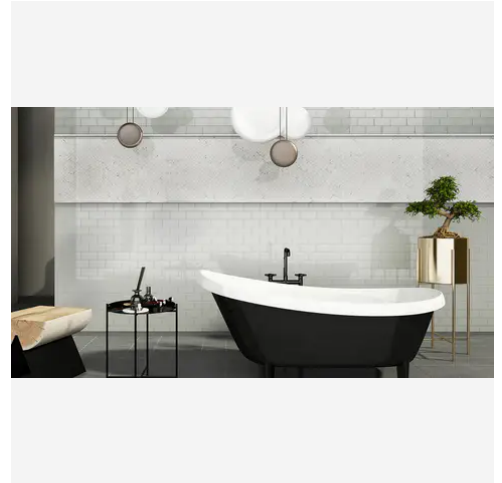

0.75 x 12 Thassos White Honed Bullnose Trim

0.75x12 Thassos White Honed Bullnose Trim

SKU
TRI-THAWHI-BN-H

COLOR OPTIONS

Thassos
White

SHAPE / SIZE

0.5 x 12 Pencil

0.75 x 0.75 Penny Round

PRODUCT GALLERY

Embrace the timeless purity of the Thassos White, a series defined by its pristine white marble and available in both honed and polished finishes. This versatile series includes four tile shapes—3x6, 18x18, 12x12, and 12x24—perfect for creating clean, elegant surfaces. Complementing the tiles are a variety of mosaic patterns: penny round, hexagon, herringbone, basketweave, and squares, offering endless design possibilities. The series is completed with four trim styles—baseboard, chair rail, bullnose, and pencil—allowing for a flawless and refined finish in any space.