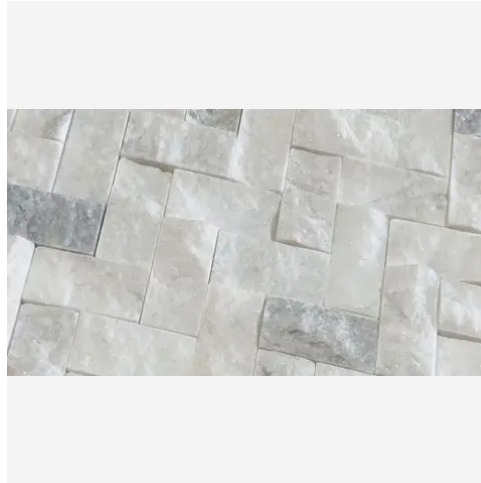

1 x 2 Brick

1 x 2 Herringbone

1 x 4 Herringbone

1 x 4 Stacked

2 x 2 Hexagon

2 x 6 Picket

PRODUCT INFORMATION

Material Marble	Shape Modern Bullnose
Chip/Tile Size 0.75 x 12	Finish Polished
Color Daphne White	Sq Ft Per Piece N/A
Glazed N/A	Tile Thickness N/A
Shade Variation V4	Texture Variation T1
Size Variation S1	Pits & Chips Variation PC1

PRODUCT GALLERY

Make a statement with the dramatic elegance of Daphne White. This series features a white base accentuated with striking veins in bold gold and gray tones. Offered in 3 versatile sizes (12x24, 4x12, and 6x6 hexagon), Daphne White caters to a range of design applications. The collection includes 2 modern profile trims for a sleek finish. Unleash your creativity with a staggering 12 mosaic patterns, allowing you to create truly unique designs. The high variation in veining ensures each piece is one-of-a-kind, adding a touch of drama to your space. Mix and match tiles to create captivating layouts and patterns, choosing between a polished, tumbled, or honed finish to complete your vision.