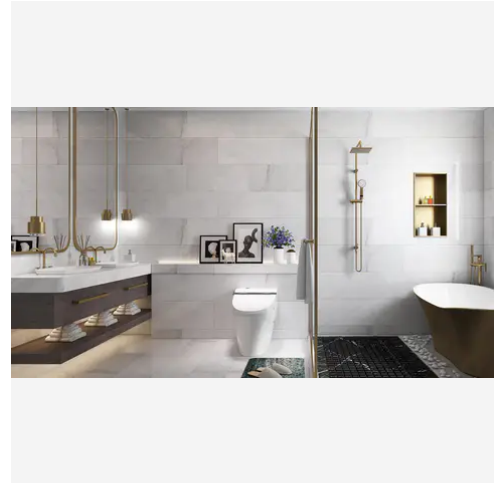

0.75 x 12 Bianco Bello Honed Bullnose Trim

0.75x12 Bianco Bello Honed Bullnose Trim

SKU
TRI-BIABEL-BN-H

COLOR OPTIONS

Bianco Bello

SHAPE / SIZE

 0.5 x 12 Pencil	0.75 x 0.75 Penny Round	 0.75 x 12 Bullnose
1 x 1 Square	1 x 4 Herringbone	2 x 2 Hexagon
 2 x 12 Chair Rail	3 x 3 Hexagon	

PRODUCT INFORMATION

Material Marble	Shape Bullnose
Chip/Tile Size 0.75 x 12	Finish Honed
Color Bianco Bello	Sq Ft Per Piece N/A
Glazed N/A	Tile Thickness N/A
Shade Variation V4	Texture Variation N/A
Size Variation N/A	Pits & Chips Variation N/A

PRODUCT GALLERY

Bianco Bello - Italian for "beautiful white" - embodies timeless elegance. This series boasts a stunning array, ranging from delicate 2-inch hexagons to grand 12x24 rectangles. Bianco Bello offers unparalleled design flexibility with 4 distinct trims (pencil, baseboard, chair rail, and bullnose) and 5 mosaic patterns (square, hexagon, herringbone, and penny round). The white base with cool and warm tones creates a sense of spaciousness, while the high variation in veining patterns adds a touch of individuality to each piece. Crafted from luxurious marble, Bianco Bello allows you to mix and match colors to create captivating layouts and patterns, polished, tumbled, or honed to suit your desired aesthetic.