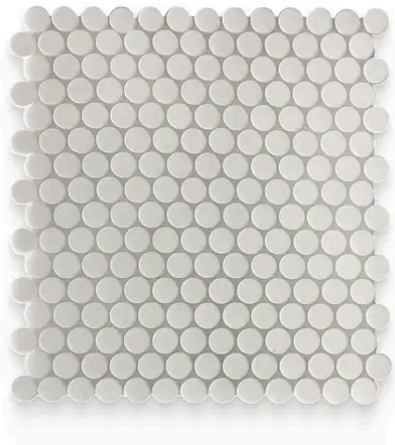

## PRODUCT GALLERY

---

Embrace the timeless purity of the Thassos White, a series defined by its pristine white marble and available in both honed and polished finishes. This versatile series includes four tile shapes—3x6, 18x18, 12x12, and 12x24—perfect for creating clean, elegant surfaces. Complementing the tiles are a variety of mosaic patterns: penny round, hexagon, herringbone, basketweave, and squares, offering endless design possibilities. The series is completed with four trim styles—baseboard, chair rail, bullnose, and pencil—allowing for a flawless and refined finish in any space.