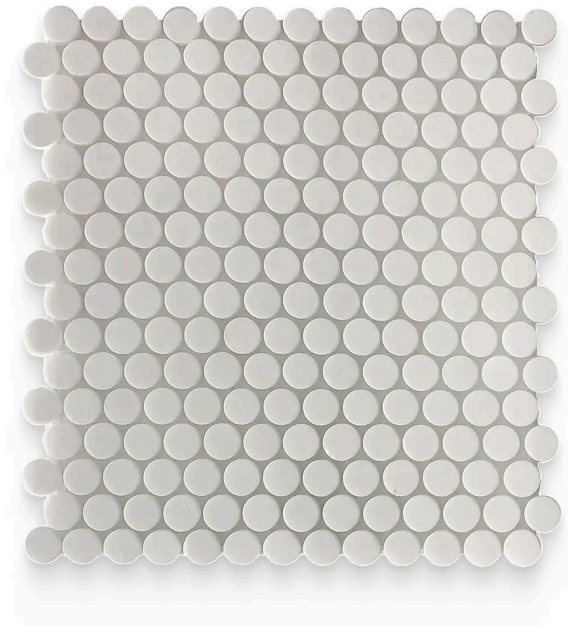

# 0.75 x 0.75 Thassos White Polished Penny Round Mosaic

0.75x0.75 Thassos White Polished Round Mosaic

SKU

MOS-THAWHI-PE-P

COLOR OPTIONS

**Thassos  
White**

SHAPE / SIZE

0.5 x 12 Pencil

0.75 x 0.75 Penny  
Round

0.75 x 12 Bullnose

1 x 1 Square

1 x 2 Basketweave

1 x 4 Herringbone

2 x 2 Hexagon

2 x 12 Crown  
Molding

## PRODUCT INFORMATION

Material  
Marble

Shape  
Penny Round

Chip/Tile Size  
0.75 x 0.75

Finish  
Polished

Color  
Thassos White

Sq Ft Per Piece  
0.92

Glazed  
N/A

## PRODUCT GALLERY

---

Embrace the timeless purity of the Thassos White, a series defined by its pristine white marble and available in both honed and polished finishes. This versatile series includes four tile shapes—3x6, 18x18, 12x12, and 12x24—perfect for creating clean, elegant surfaces. Complementing the tiles are a variety of mosaic patterns: penny round, hexagon, herringbone, basketweave, and squares, offering endless design possibilities. The series is completed with four trim styles—baseboard, chair rail, bullnose, and pencil—allowing for a flawless and refined finish in any space.