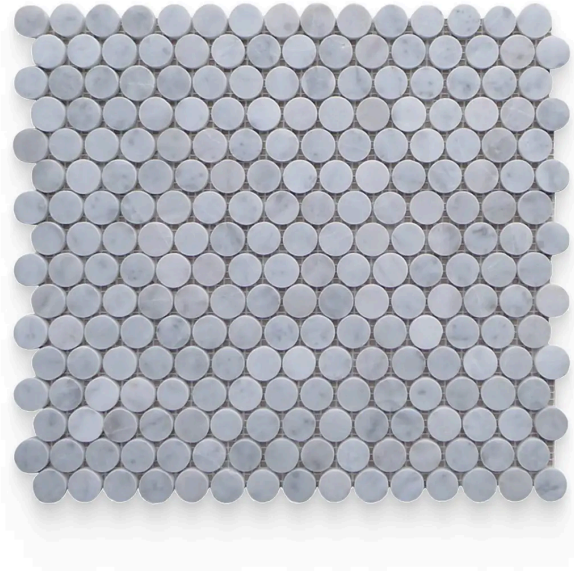

0.75 x 0.75 Carrara White Polished Penny Round Mosaic

0.75x0.75 Carrara White Polished Round Mosaic

SKU

MOS-CARWHI-PE-P

COLOR OPTIONS

**Carrara
White**

SHAPE / SIZE

0.5 x 12 Pencil

0.75 x 0.75 Penny
Round

0.75 x 12 Bullnose

1 x 1 Square

1 x 2 Basketweave

1 x 4 Herringbone

2 x 2 Hexagon

2 x 12 Chair Rail

PRODUCT INFORMATION

Material
Marble

Shape
Penny Round

Chip/Tile Size
0.75 x 0.75

Finish
Polished

Color
Carrara White

Sq Ft Per Piece
0.92

Glazed
N/A

Tile Thickness
10 mm

PRODUCT GALLERY

Embrace the enduring beauty of Carrara White. This collection features the classic Italian marble in a timeless palette with gray veins. Carrara White offers unparalleled design flexibility with an extensive range of sizes, encompassing hexagons, squares, and rectangles. The series includes 4 trim options and a stunning selection of 6 mosaic patterns (basketweave, square, hexagon, herringbone, and penny round) for limitless design possibilities. The high variation in veining ensures each piece is one-of-a-kind, adding a touch of individuality to your space. Mix and match tiles to create captivating layouts and patterns, choosing between a polished or honed finish to complete your vision.