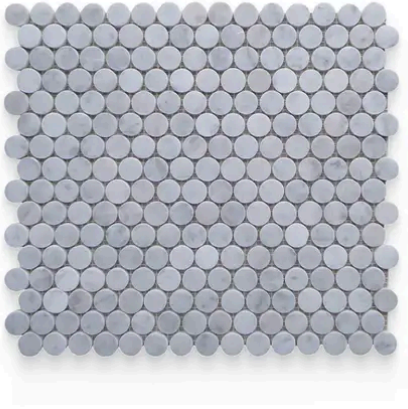

PRODUCT GALLERY

Embrace the enduring beauty of Carrara White. This collection features the classic Italian marble in a timeless palette with gray veins. Carrara White offers unparalleled design flexibility with an extensive range of sizes, encompassing hexagons, squares, and rectangles. The series includes 4 trim options and a stunning selection of 6 mosaic patterns (basketweave, square, hexagon, herringbone, and penny round) for limitless design possibilities. The high variation in veining ensures each piece is one-of-a-kind, adding a touch of individuality to your space. Mix and match tiles to create captivating layouts and patterns, choosing between a polished or honed finish to complete your vision.