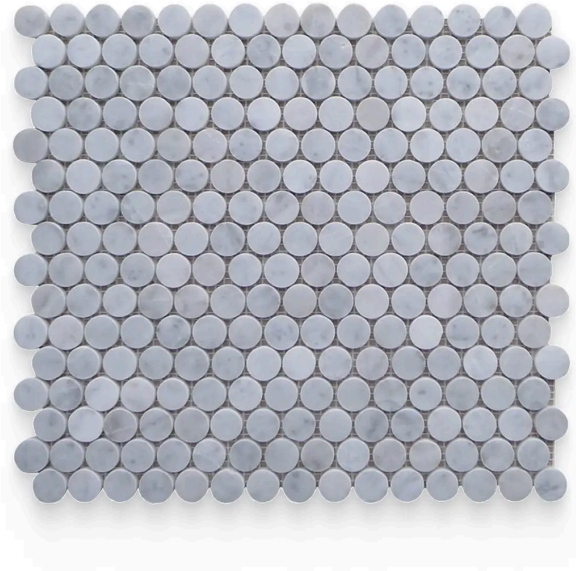

0.75 x 0.75 Carrara White Honed Penny Round Mosaic

0.75x0.75 Carrara White Honed Round Mosaic

SKU

MOS-CARWHI-PE-H

COLOR OPTIONS

Carrara White

SHAPE / SIZE

0.5 x 12 Pencil	 0.75 x 0.75 Penny Round	0.75 x 12 Bullnose
 1 x 1 Square	1 x 2 Basketweave	 1 x 4 Herringbone
 2 x 2 Hexagon	2 x 12 Chair Rail	

PRODUCT INFORMATION

Material Marble	Shape Penny Round
Chip/Tile Size 0.75 x 0.75	Finish Honed
Color Carrara White	Sq Ft Per Piece 0.92
Glazed N/A	Tile Thickness 10 mm
Shade Variation V4	Texture Variation N/A
Size Variation N/A	Pits & Chips Variation N/A

PRODUCT GALLERY

Embrace the enduring beauty of Carrara White. This collection features the classic Italian marble in a timeless palette with gray veins. Carrara White offers unparalleled design flexibility with an extensive range of sizes, encompassing hexagons, squares, and rectangles. The series includes 4 trim options and a stunning selection of 6 mosaic patterns (basketweave, square, hexagon, herringbone, and penny round) for limitless design possibilities. The high variation in veining ensures each piece is one-of-a-kind, adding a touch of individuality to your space. Mix and match tiles to create captivating layouts and patterns, choosing between a polished or honed finish to complete your vision.