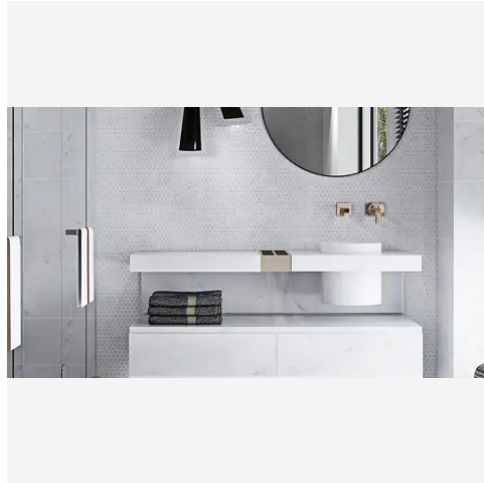

PRODUCT GALLERY

Embrace the enduring beauty of Carrara White. This collection features the classic Italian marble in a timeless palette with gray veins. Carrara White offers unparalleled design flexibility with an extensive range of sizes, encompassing hexagons, squares, and rectangles. The series includes 4 trim options and a stunning selection of 6 mosaic patterns (basketweave, square, hexagon, herringbone, and penny round) for limitless design possibilities. The high variation in veining ensures each piece is one-of-a-kind, adding a touch of individuality to your space. Mix and match tiles to create captivating layouts and patterns, choosing between a polished or honed finish to complete your vision.