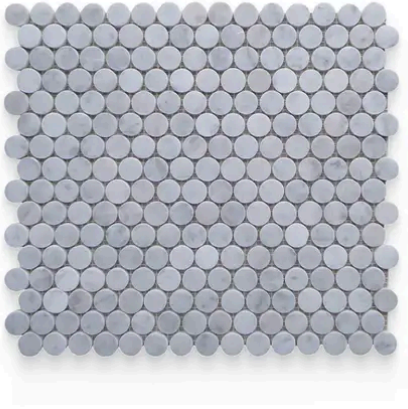

PRODUCT INFORMATION

Material Marble	Shape Penny Round
Chip/Tile Size 0.75 x 0.75	Finish Honed
Color Carrara White	Sq Ft Per Piece 0.92
Glazed N/A	Tile Thickness 10 mm
Shade Variation V4	Texture Variation N/A
Size Variation N/A	Pits & Chips Variation N/A

PRODUCT GALLERY

Embrace the enduring beauty of Carrara White. This collection features the classic Italian marble in a timeless palette with gray veins. Carrara White offers unparalleled design flexibility with an extensive range of sizes, encompassing hexagons, squares, and rectangles. The series includes 4 trim options and a stunning selection of 6 mosaic patterns (basketweave, square, hexagon, herringbone, and penny round) for limitless design possibilities. The high variation in veining ensures each piece is one-of-a-kind, adding a touch of individuality to your space. Mix and match tiles to create captivating layouts and patterns, choosing between a polished or honed finish to complete your vision.