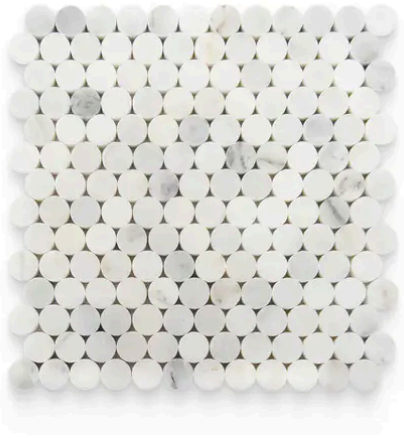

0.75 x 0.75 Bianco Bello Polished Penny Round Mosaic

0.75x0.75 Bianco Bello Polished Penny Round Mosaic

SKU
MOS-BIABEL-34PE-P

COLOR OPTIONS

Bianco Bello

SHAPE / SIZE

0.5 x 12 Pencil	 0.75 x 0.75 Penny Round	0.75 x 12 Bullnose
 1 x 1 Square	 1 x 4 Herringbone	 2 x 2 Hexagon
2 x 12 Chair Rail	 3 x 3 Hexagon	

PRODUCT INFORMATION

Material Marble	Shape Penny Round
Chip/Tile Size 0.75 x 0.75	Finish Polished
Color Bianco Bello	Sq Ft Per Piece 0.92
Glazed N/A	Tile Thickness 10 mm
Shade Variation V4	Texture Variation N/A
Size Variation N/A	Pits & Chips Variation N/A

PRODUCT GALLERY

Bianco Bello - Italian for "beautiful white" - embodies timeless elegance. This series boasts a stunning array, ranging from delicate 2-inch hexagons to grand 12x24 rectangles. Bianco Bello offers unparalleled design flexibility with 4 distinct trims (pencil, baseboard, chair rail, and bullnose) and 5 mosaic patterns (square, hexagon, herringbone, and penny round). The white base with cool and warm tones creates a sense of spaciousness, while the high variation in veining patterns adds a touch of individuality to each piece. Crafted from luxurious marble, Bianco Bello allows you to mix and match colors to create captivating layouts and patterns, polished, tumbled, or honed to suit your desired aesthetic.