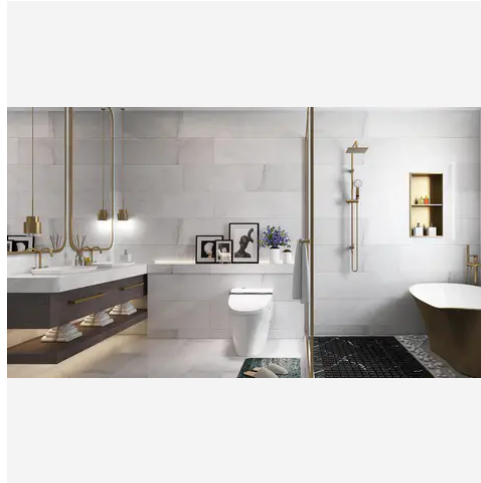

0.75 x 0.75 Bianco Bello Polished Penny Round Mosaic

0.75x0.75 Bianco Bello Polished Penny Round Mosaic

SKU
MOS-BIABEL-34PE-P

COLOR OPTIONS

Bianco Bello

SHAPE / SIZE

0.5 x 12 Pencil	 0.75 x 0.75 Penny Round	0.75 x 12 Bullnose
 1 x 1 Square	 1 x 4 Herringbone	 2 x 2 Hexagon
2 x 12 Chair Rail	 3 x 3 Hexagon	

PRODUCT INFORMATION

Material Marble	Shape Penny Round
Chip/Tile Size 0.75 x 0.75	Finish Polished
Color Bianco Bello	Sq Ft Per Piece 0.92
Glazed N/A	Tile Thickness 10 mm
Shade Variation V4	Texture Variation N/A
Size Variation N/A	Pits & Chips Variation N/A

PRODUCT GALLERY

Bianco Bello - Italian for "beautiful white" - embodies timeless elegance. This series boasts a stunning array, ranging from delicate 2-inch hexagons to grand 12x24 rectangles. Bianco Bello offers unparalleled design flexibility with 4 distinct trims (pencil, baseboard, chair rail, and bullnose) and 5 mosaic patterns (square, hexagon, herringbone, and penny round). The white base with cool and warm tones creates a sense of spaciousness, while the high variation in veining patterns adds a touch of individuality to each piece. Crafted from luxurious marble, Bianco Bello allows you to mix and match colors to create captivating layouts and patterns, polished, tumbled, or honed to suit your desired aesthetic.