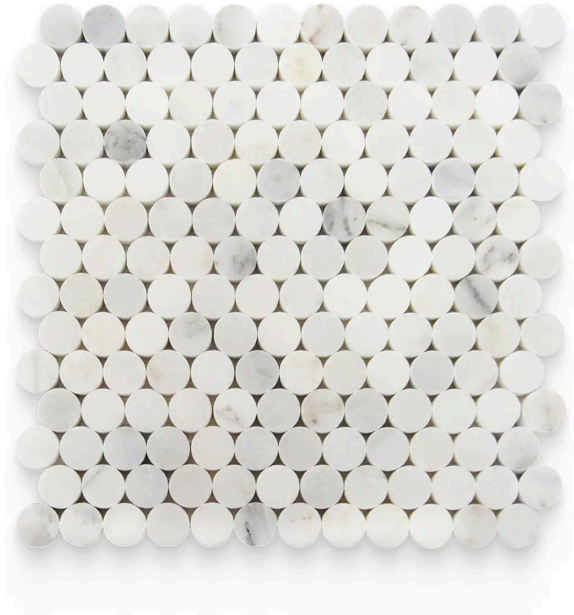

0.75 x 0.75 Bianco Bello Polished Penny Round Mosaic

0.75x0.75 Bianco Bello Polished Penny Round Mosaic

SKU
MOS-BIABEL-34PE-P

COLOR OPTIONS

Bianco Bello

SHAPE / SIZE

0.5 x 12 Pencil	 0.75 x 0.75 Penny Round	0.75 x 12 Bullnose
 1 x 1 Square	 1 x 4 Herringbone	 2 x 2 Hexagon
2 x 12 Chair Rail	 3 x 3 Hexagon	

PRODUCT INFORMATION

Material Marble	Shape Penny Round
Chip/Tile Size 0.75 x 0.75	Finish Polished
Color Bianco Bello	Sq Ft Per Piece 0.92
Glazed N/A	Tile Thickness 10 mm
Shade Variation V4	Texture Variation N/A
Size Variation N/A	Pits & Chips Variation N/A

PRODUCT GALLERY

Bianco Bello - Italian for "beautiful white" - embodies timeless elegance. This series boasts a stunning array, ranging from delicate 2-inch hexagons to grand 12x24 rectangles. Bianco Bello offers unparalleled design flexibility with 4 distinct trims (pencil, baseboard, chair rail, and bullnose) and 5 mosaic patterns (square, hexagon, herringbone, and penny round). The white base with cool and warm tones creates a sense of spaciousness, while the high variation in veining patterns adds a touch of individuality to each piece. Crafted from luxurious marble, Bianco Bello allows you to mix and match colors to create captivating layouts and patterns, polished, tumbled, or honed to suit your desired aesthetic.