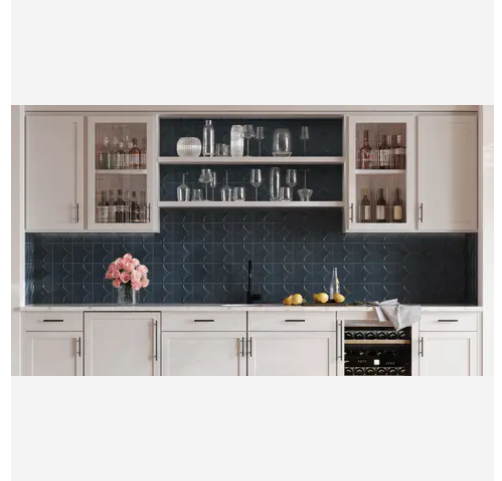

## PRODUCT GALLERY

---

Evoking the hidden artistry of a Kyoto kiln, this collection captures the quiet mastery of Japanese halo glazing. Each piece features organic color drifts and a ribbed texture that invites light to dance, creating a visual depth that standard flat tiles simply cannot mimic. From the curve of a pool waterline to the expanse of a modern facade, the porcelain body transitions seamlessly between interior and exterior spaces. It delivers a lived-in authenticity, grounding baths, spas, and living areas with a material that feels both generational and refined.