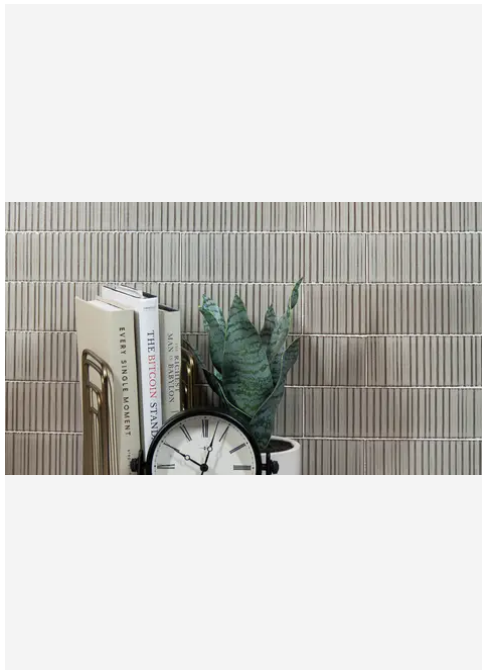

## PRODUCT GALLERY

---

Evoking the hidden artistry of a Kyoto kiln, this collection captures the quiet mastery of Japanese halo glazing. Each piece features organic color drifts and a ribbed texture that invites light to dance, creating a visual depth that standard flat tiles simply cannot mimic. From the curve of a pool waterline to the expanse of a modern facade, the porcelain body transitions seamlessly between interior and exterior spaces. It delivers a lived-in authenticity, grounding baths, spas, and living areas with a material that feels both generational and refined.