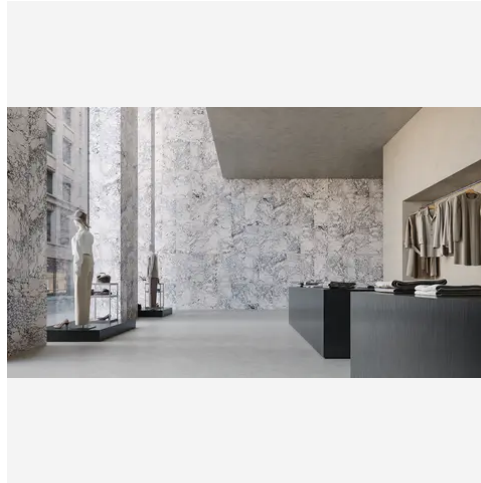

## PRODUCT GALLERY

---

Make a bold statement with our Viola series, featuring three tile sizes—18x36, 3x12, and 12x24—paired with a refined pencil trim and three mosaic options including picket, hexagon, and herringbone. Crafted from marble, these tiles boast a white base with striking veins in purple and gray tones, offering a dramatic and high variation look. With a honed finish, they exude sophistication, making them the perfect choice for creating captivating layouts and patterns. Mix and match with other colors to create unique designs that elevate your space with timeless elegance. Marble's unique veining patterns and luxurious appeal make it perfect for creating statement pieces in bathrooms, kitchens, and living spaces, adding a touch of opulence to any interior design.