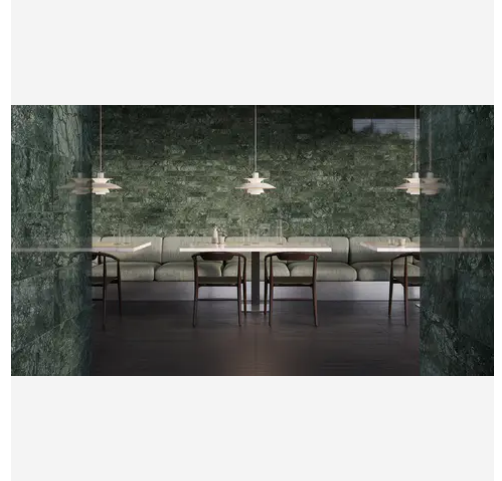

PRODUCT GALLERY

Indulge in the luxurious allure of our Verde Reale series, featuring 3x12 and 12x24 tile, a sleek pencil trim and three mosaic options including picket, hexagon, and herringbone. Crafted from marble, these tiles showcase a deep green base with occasional light green, black, and white movement, offering a modern and timeless aesthetic with medium variation. With a polished finish, they exude sophistication, making them the perfect statement piece for any space. Mix and match with other colors to design captivating layouts and patterns that reflect your unique style. Marble's inherent beauty and durability make it ideal for various applications, including flooring, wall cladding, and decorative accents, adding a touch of luxury to any setting.