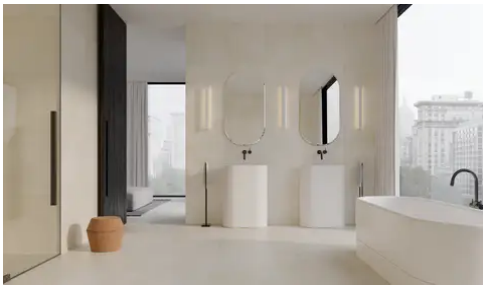

PRODUCT GALLERY

Discover the soft elegance of the Vanilla Cream Series, where light beige tones and a honed finish create a serene ambiance in any space. This refined collection, crafted from luxurious marble, offers three versatile tile shapes—3x12, 12x24, and 24x24—along with four stunning mosaic patterns: round, hexagon, herringbone, and picket. A matching trim adds the perfect finishing touch, ensuring a seamless and sophisticated design. Ideal for those seeking to brighten their interiors with a timeless and tranquil aesthetic.