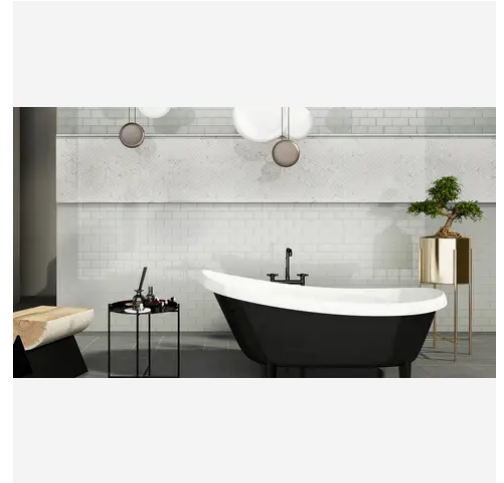

PRODUCT GALLERY

Embrace the timeless purity of the Thassos White, a series defined by its pristine white marble and available in both honed and polished finishes. This versatile series includes four tile shapes—3x6, 18x18, 12x12, and 12x24—perfect for creating clean, elegant surfaces. Complementing the tiles are a variety of mosaic patterns: penny round, hexagon, herringbone, basketweave, and squares, offering endless design possibilities. The series is completed with four trim styles—baseboard, chair rail, bullnose, and pencil—allowing for a flawless and refined finish in any space.