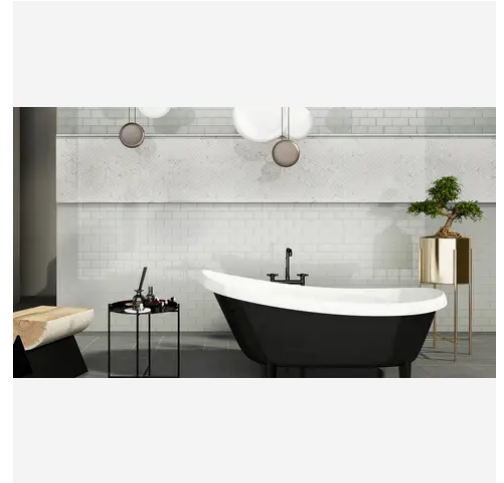

0.5 x 12 Thassos White Honed Pencil Trim

0.5x12 Thassos White Honed Pencil Trim

SKU
TRI-THAWHI-PR-H

COLOR OPTIONS

**Thassos
White**

SHAPE / SIZE

PRODUCT INFORMATION

Material Marble	Shape Pencil
Chip/Tile Size 0.5 x 12	Finish Honed
Color Thassos White	Sq Ft Per Piece N/A
Glazed N/A	Tile Thickness N/A
Shade Variation V4	Texture Variation N/A
Size Variation N/A	Pits & Chips Variation N/A

PRODUCT GALLERY

Embrace the timeless purity of the Thassos White, a series defined by its pristine white marble and available in both honed and polished finishes. This versatile series includes four tile shapes—3x6, 18x18, 12x12, and 12x24—perfect for creating clean, elegant surfaces. Complementing the tiles are a variety of mosaic patterns: penny round, hexagon, herringbone, basketweave, and squares, offering endless design possibilities. The series is completed with four trim styles—baseboard, chair rail, bullnose, and pencil—allowing for a flawless and refined finish in any space.