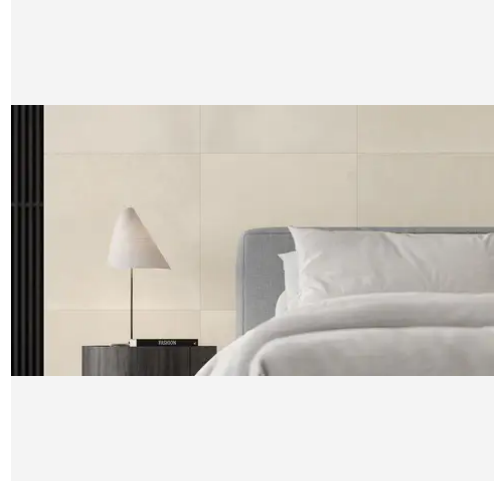

PRODUCT GALLERY

Experience the timeless appeal of our Mojave Dunes series, featuring four tile sizes—24x24, 18x36, 3x12, and 12x24—paired with a sleek pencil trim and three mosaic options including picket, hexagon, and herringbone. Crafted from limestone, these tiles showcase a beige/taupe color base with minimal variation, offering a modern yet timeless look. With a honed finish, they exude sophistication, making them perfect for both interior and exterior projects. Mix and match with other colors to design captivating layouts and patterns that elevate your space with understated elegance.