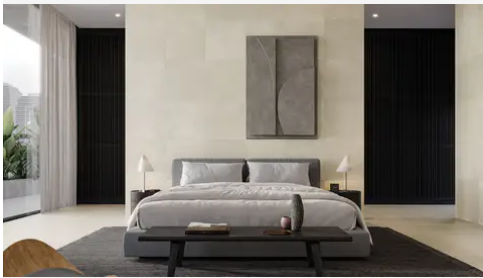

PRODUCT GALLERY

Experience the timeless appeal of our Mojave Dunes series, featuring four tile sizes—24x24, 18x36, 3x12, and 12x24—paired with a sleek pencil trim and three mosaic options including picket, hexagon, and herringbone. Crafted from limestone, these tiles showcase a beige/taupe color base with minimal variation, offering a modern yet timeless look. With a honed finish, they exude sophistication, making them perfect for both interior and exterior projects. Mix and match with other colors to design captivating layouts and patterns that elevate your space with understated elegance.