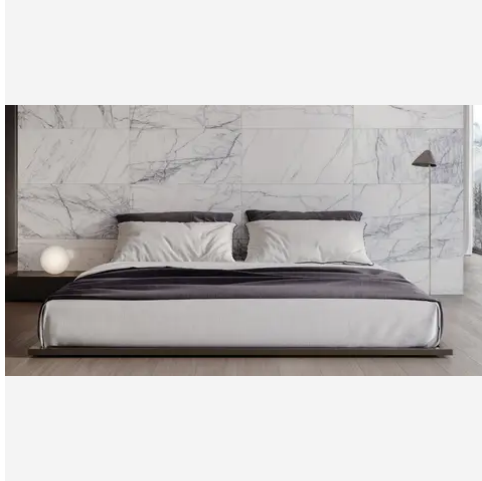

PRODUCT INFORMATION

Material Marble	Shape Pencil
Chip/Tile Size 0.5 x 12	Finish Honed
Color Lilac	Sq Ft Per Piece N/A
Glazed N/A	Tile Thickness N/A
Shade Variation V3	Texture Variation T1
Size Variation S1	Pits & Chips Variation PC1

PRODUCT GALLERY

Introduce a bold statement to your interiors with the Lilac Series, featuring striking purple veins set against a backdrop of pristine white marble. This collection offers three elegant tile shapes—3x12, 12x24, and 18x36—designed to create a sophisticated and visually captivating space. Complementing the tiles are four intricate mosaic patterns: penny round, hexagon, herringbone, and picket, along with a coordinating trim to complete the look. The honed finish enhances the natural beauty of the marble, making the Lilac Series an ideal choice for those seeking to infuse their spaces with a unique blend of luxury and artistic flair.