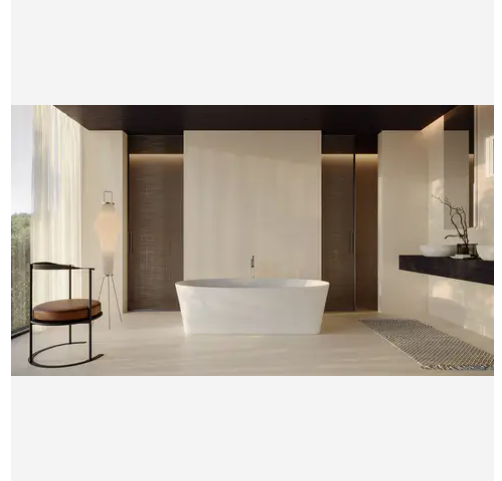

## PRODUCT GALLERY

---

Embrace the minimalist charm of our Caliza Capri series, featuring four tile sizes—24x24, 18x36, 3x12, and 12x24— a refined pencil trim and three mosaic options including picket, hexagon, and herringbone. Crafted from limestone, these tiles boast a beige base with minimal variation, offering a clean and neutral look that complements any design style. With a honed finish, they exude a contemporary aesthetic, creating a serene ambiance in any space. Mix and match with other colors to design captivating layouts and patterns that enhance your interior design. Limestone's durability and natural beauty make it perfect for indoor flooring, accent walls, and outdoor patios, adding a touch of understated elegance to any environment.