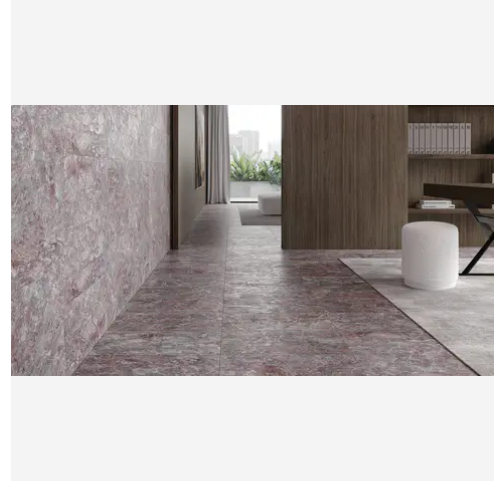

## PRODUCT GALLERY

---

Transform your space with our Burgundy Lilac series, featuring 18x36, 3x12, and 12x24 tile, a sleek pencil trim, and four mosaic options including 1.25" penny round, picket, hexagon, and herringbone. Crafted from marble, these tiles showcase a gray base with delicate veins of white, pink, and green, offering high variation for a captivating look. With a honed finish, they exude timeless elegance, making them the focal point of any room. Mix and match with other colors to create captivating layouts and patterns that enhance any design aesthetic. Marble's versatility makes it ideal for various applications, including flooring, wall cladding, and fireplace surrounds, adding a touch of sophistication to any space.