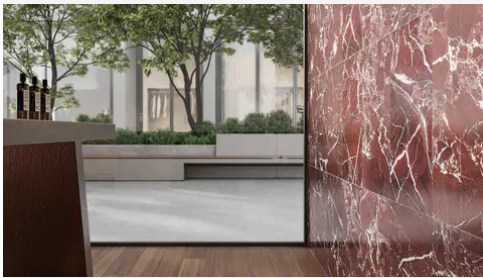

PRODUCT GALLERY

Indulge in the timeless elegance of our Breccia Vino series, featuring 3x12 and 12x24 tile, refined pencil trim and three mosaic options including picket, hexagon, and herringbone. Made from marble, these tiles showcase a rich burgundy base with hints of white, black, and green, boasting high variation that creates a striking statement piece. With a polished finish, they exude sophistication, elevating any space with their bold yet classic aesthetic. Mix and match with other colors to unleash your creativity and design unique patterns that exude elegance and charm. Marble's inherent beauty makes it perfect for creating luxurious accents in bathrooms, kitchens, and living spaces, adding a touch of opulence to any environment.