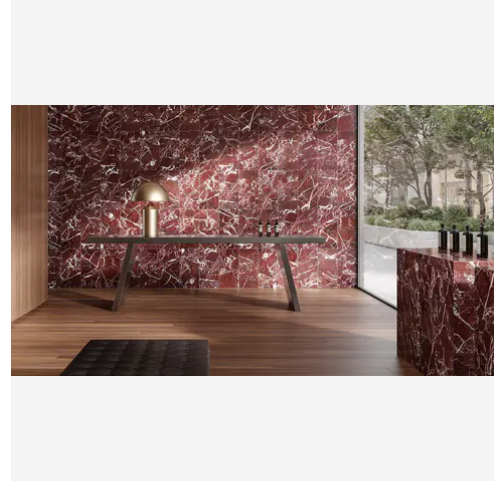

PRODUCT GALLERY

Indulge in the timeless elegance of our Breccia Vino series, featuring 3x12 and 12x24 tile, refined pencil trim and three mosaic options including picket, hexagon, and herringbone. Made from marble, these tiles showcase a rich burgundy base with hints of white, black, and green, boasting high variation that creates a striking statement piece. With a polished finish, they exude sophistication, elevating any space with their bold yet classic aesthetic. Mix and match with other colors to unleash your creativity and design unique patterns that exude elegance and charm. Marble's inherent beauty makes it perfect for creating luxurious accents in bathrooms, kitchens, and living spaces, adding a touch of opulence to any environment.