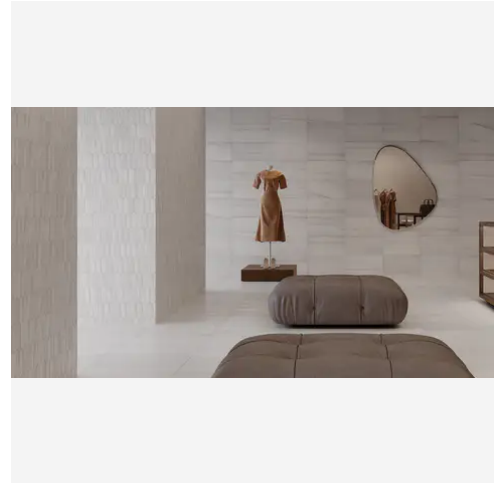

PRODUCT GALLERY

Elevate your space with our Bianco Dolomite Calida series, featuring 3x12 and 12x24 tiles along with a sleek pencil trim and four mosaic options including chevron, picket, hexagon, and 1.25" penny round. Crafted from dolomite, these tiles boast a white base with light cool and warm tone veining, offering a medium variation that adds depth and character to any design. With a honed finish, they exude versatility, seamlessly complementing various design styles. Mix and match with other colors to create captivating layouts and patterns, making them ideal for both classic and contemporary spaces. Dolomite's luxurious appeal lends itself perfectly to marble applications, offering a sophisticated touch to countertops, backsplashes, and accent walls.