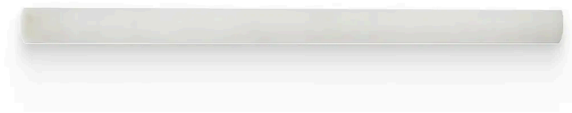

# 0.5 x 12 Bianco Bello Polished Pencil Trim

0.5x12 Bianco Bello Polished Pencil Trim

SKU  
TRI-BIABEL-PR-P

COLOR OPTIONS

**Bianco  
Bello**

SHAPE / SIZE

 0.5 x 12 Pencil	0.75 x 0.75 Penny Round	 0.75 x 12 Bullnose
1 x 1 Square	1 x 4 Herringbone	2 x 2 Hexagon
 2 x 12 Chair Rail	3 x 3 Hexagon	

PRODUCT INFORMATION

Material Marble	Shape Pencil
Chip/Tile Size 0.5 x 12	Finish Polished
Color Bianco Bello	Sq Ft Per Piece N/A
Glazed N/A	Tile Thickness N/A
Shade Variation V4	Texture Variation N/A
Size Variation N/A	Pits & Chips Variation N/A