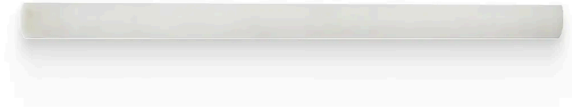

0.5 x 12 Bianco Bello Honed Pencil Trim

0.5x12 Bianco Bello Honed Pencil Trim

SKU
TRI-BIABEL-PR-H

COLOR OPTIONS

Bianco Bello

SHAPE / SIZE

0.5 x 12 Pencil

0.75 x 0.75 Penny Round

0.75 x 12 Bullnose

1 x 1 Square

1 x 4 Herringbone

2 x 2 Hexagon

2 x 12 Chair Rail

3 x 3 Hexagon

PRODUCT INFORMATION

Material
Marble

Shape
Pencil

Chip/Tile Size
0.5 x 12

Finish
Honed

Color
Bianco Bello

Sq Ft Per Piece
N/A

Glazed
N/A

Tile Thickness
N/A

Shade Variation
V4