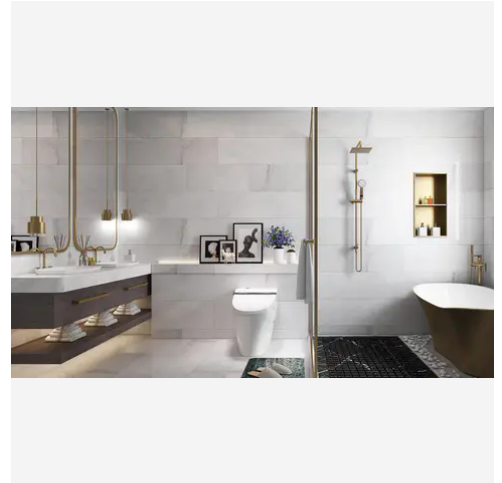

PRODUCT GALLERY

Bianco Bello - Italian for "beautiful white" - embodies timeless elegance. This series boasts a stunning array, ranging from delicate 2-inch hexagons to grand 12x24 rectangles. Bianco Bello offers unparalleled design flexibility with 4 distinct trims (pencil, baseboard, chair rail, and bullnose) and 5 mosaic patterns (square, hexagon, herringbone, and penny round). The white base with cool and warm tones creates a sense of spaciousness, while the high variation in veining patterns adds a touch of individuality to each piece. Crafted from luxurious marble, Bianco Bello allows you to mix and match colors to create captivating layouts and patterns, polished, tumbled, or honed to suit your desired aesthetic.